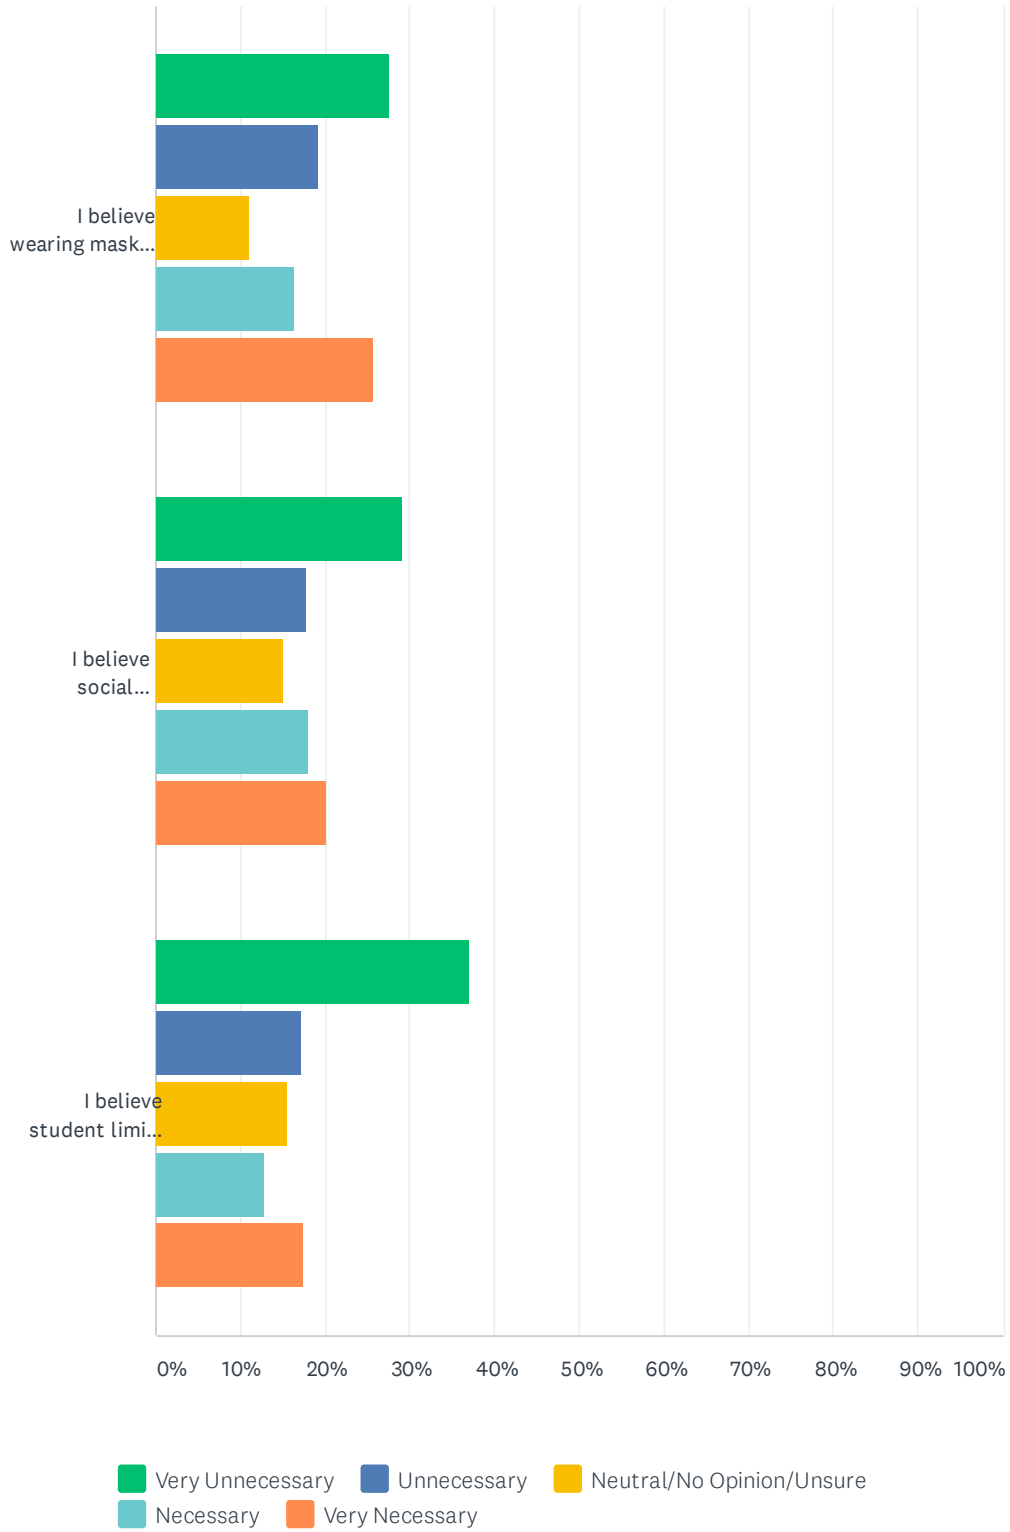

Q7 Please complete the following statements:

Answered: 362 Skipped: 19