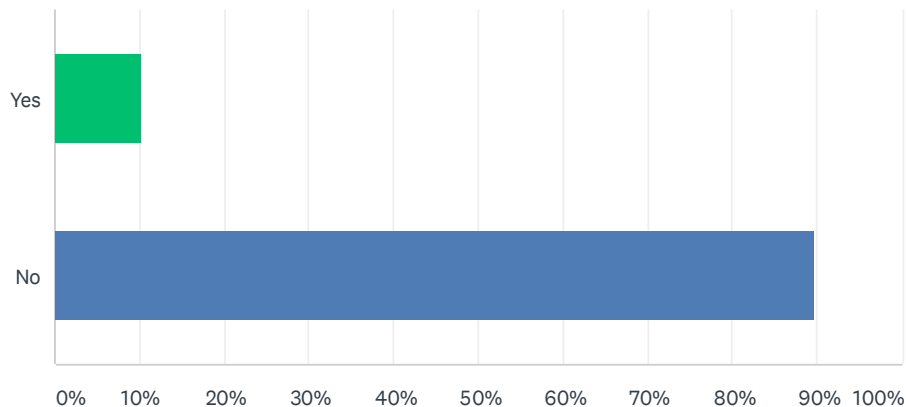

Q3 Are you a school district student?

Answered: 3,729 Skipped: 59

ANSWER CHOICES	RESPONSES
Yes	10.22% 381
No	89.78% 3,348
TOTAL	3,729