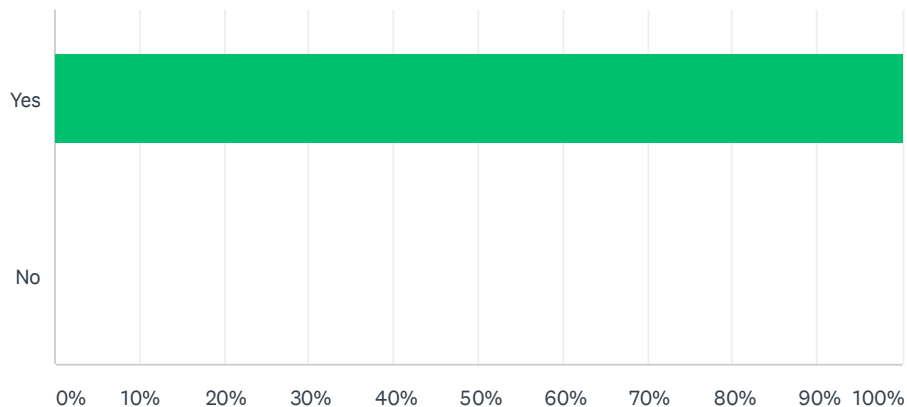

Q5 Are you a school district employee?

Answered: 1,229 Skipped: 0

ANSWER CHOICES	RESPONSES	
Yes	100.00%	1,229
No	0.00%	0
TOTAL		1,229