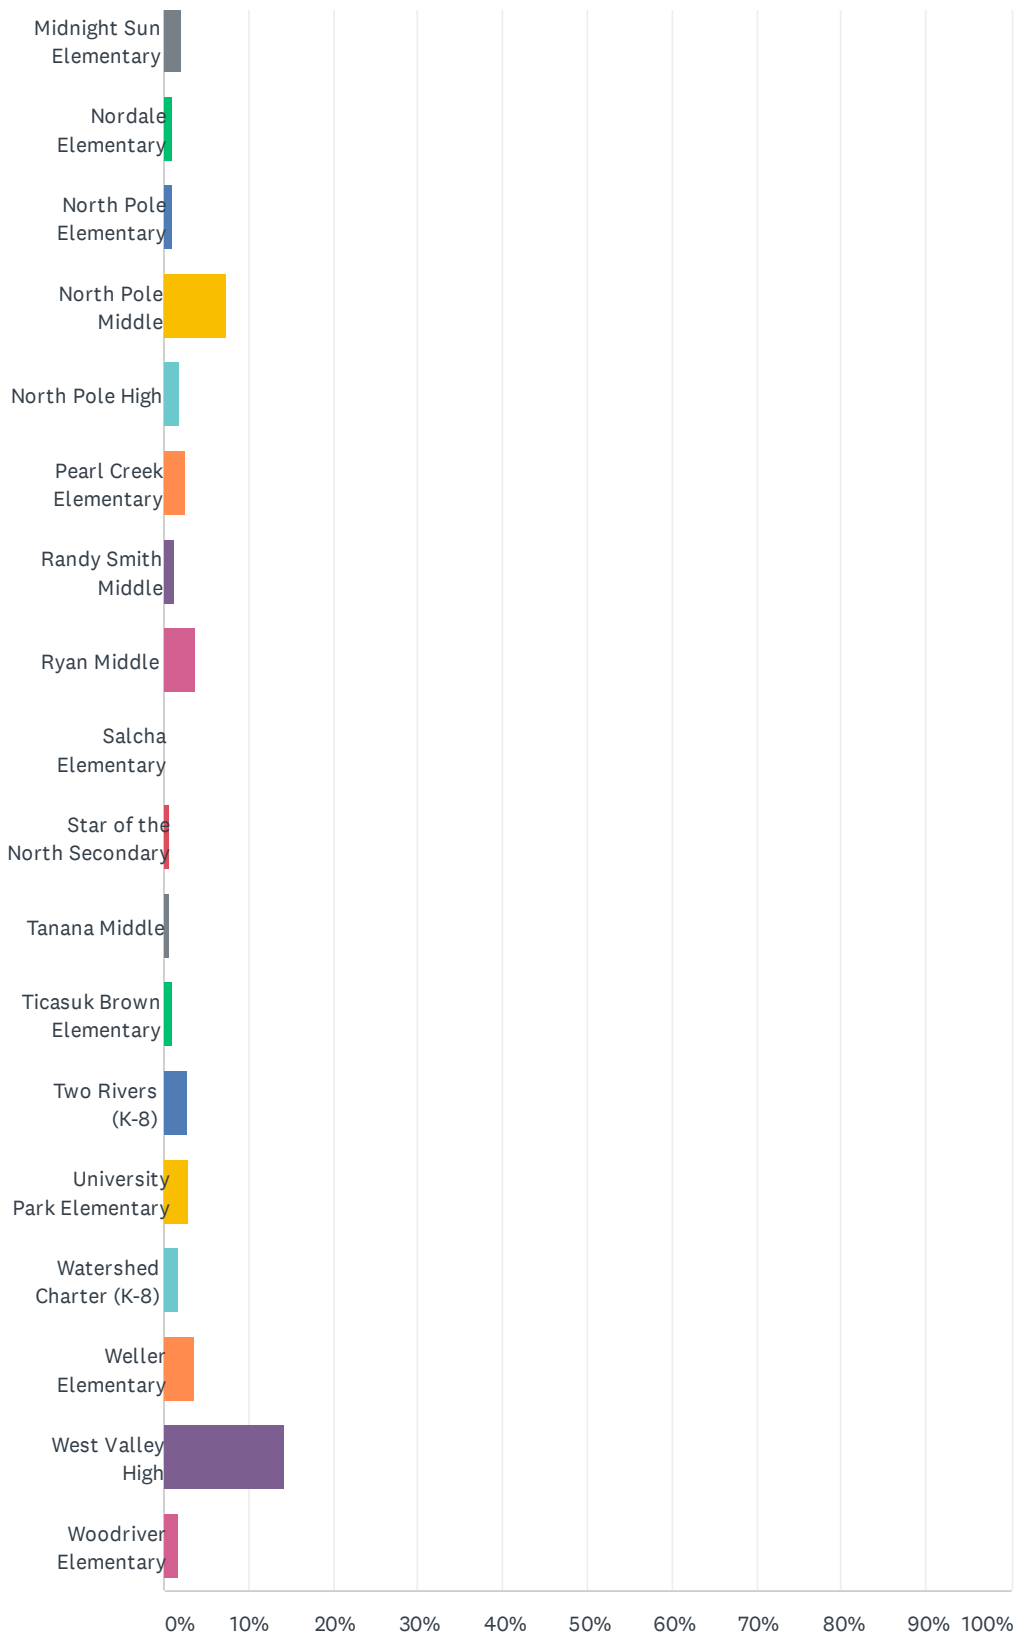

Q3 Are you a school district student?

Answered: 381 Skipped: 0

ANSWER CHOICES	RESPONSES	
Yes	100.00%	381
No	0.00%	0
TOTAL		381

Q4 Which school do you attend?

Answered: 368 Skipped: 13

Masks, Social Distancing, and Cohorts Survey