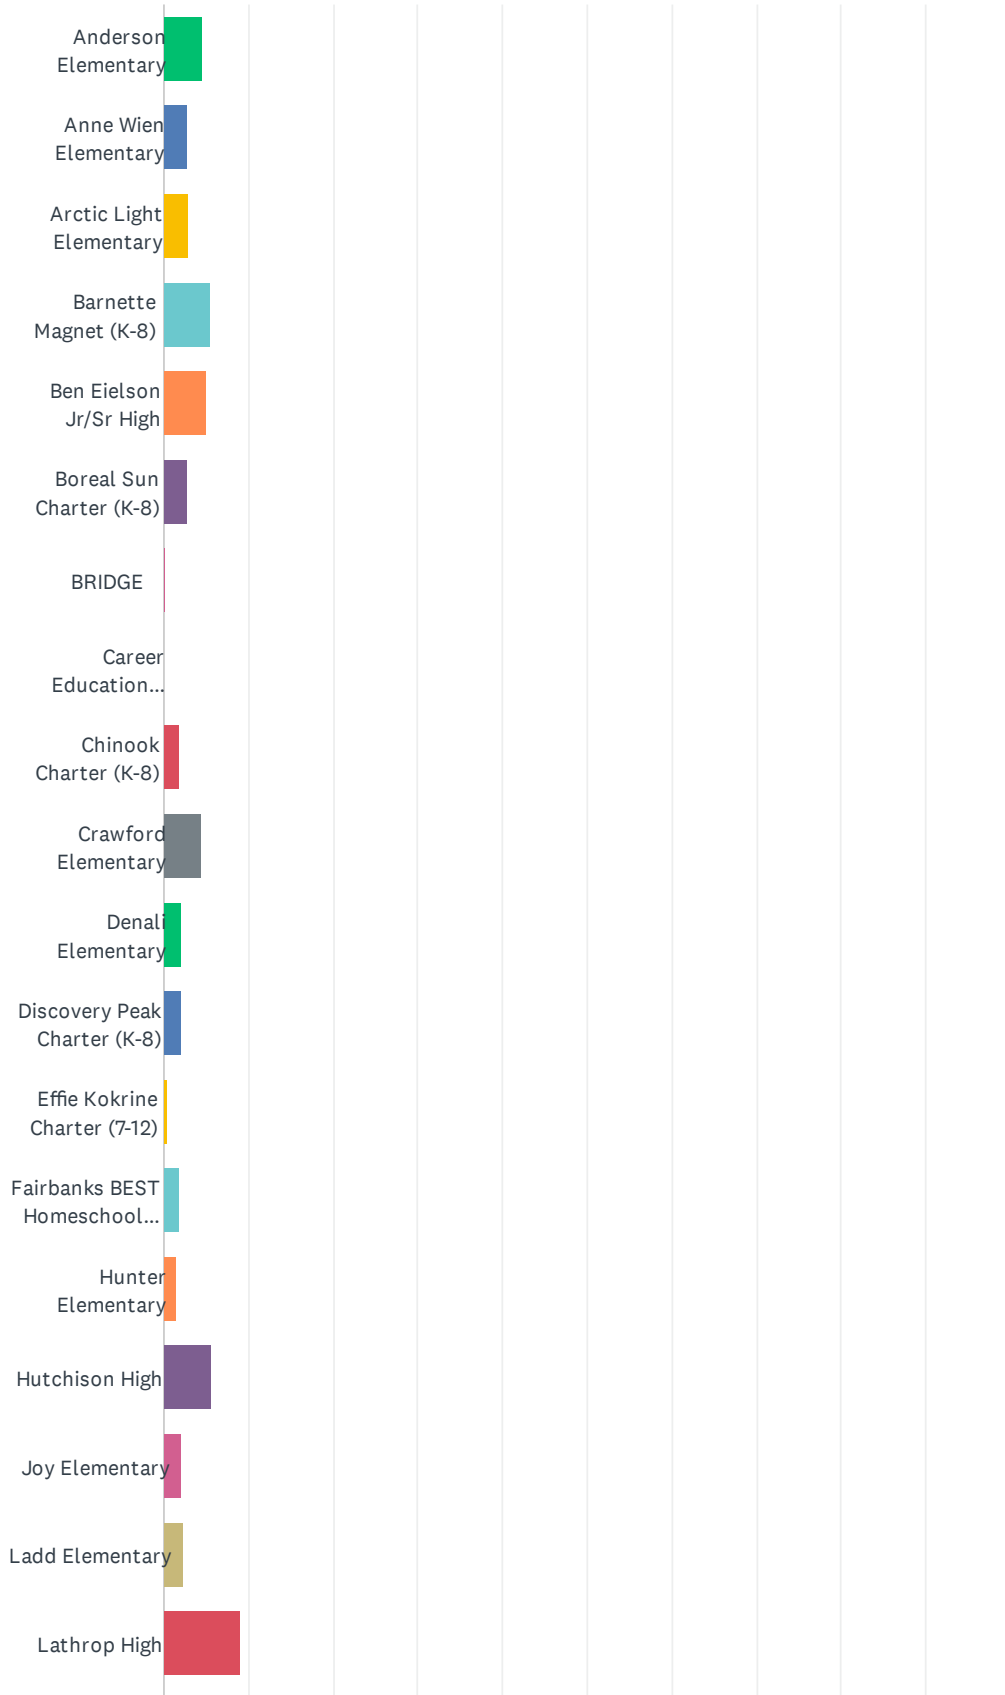

Q1 Are you a parent or guardian of a current school district student?

Answered: 3,782 Skipped: 6

ANSWER CHOICES	RESPONSES	
Yes	73.06%	2,763
No	26.94%	1,019
TOTAL		3,782

Q2 Which school(s) does your child(ren) attend?

Answered: 2,735 Skipped: 1,053

Masks, Social Distancing, and Cohorts Survey

Masks, Social Distancing, and Cohorts Survey

ANSWER CHOICES	RESPONSES	
Anderson Elementary	4.64%	127
Anne Wien Elementary	2.63%	72
Arctic Light Elementary	2.93%	80
Barnette Magnet (K-8)	5.34%	146
Ben Eielson Jr/Sr High	5.05%	138
Boreal Sun Charter (K-8)	2.67%	73
BRIDGE	0.15%	4
Career Education Center	0.07%	2
Chinook Charter (K-8)	1.94%	53
Crawford Elementary	4.35%	119
Denali Elementary	2.12%	58
Discovery Peak Charter (K-8)	2.01%	55
Effie Kokrine Charter (7-12)	0.51%	14
Fairbanks BEST Homeschool (K-8)	1.90%	52
Hunter Elementary	1.54%	42
Hutchison High	5.56%	152
Joy Elementary	2.12%	58
Ladd Elementary	2.23%	61
Lathrop High	8.99%	246
Midnight Sun Elementary	3.95%	108
Nordale Elementary	1.17%	32
North Pole Elementary	3.14%	86
North Pole Middle	5.74%	157
North Pole High	5.63%	154
Pearl Creek Elementary	6.98%	191
Randy Smith Middle	4.75%	130
Ryan Middle	4.24%	116
Salcha Elementary	0.80%	22
Star of the North Secondary	0.77%	21
Tanana Middle	2.85%	78
Ticasuk Brown Elementary	3.36%	92
Two Rivers (K-8)	0.62%	17
University Park Elementary	5.45%	149

Masks, Social Distancing, and Cohorts Survey

Watershed Charter (K-8)	4.10%	112
Weller Elementary	5.70%	156
West Valley High	12.47%	341
Woodriver Elementary	5.05%	138
Total Respondents: 2,735		

Q3 Are you a school district student?