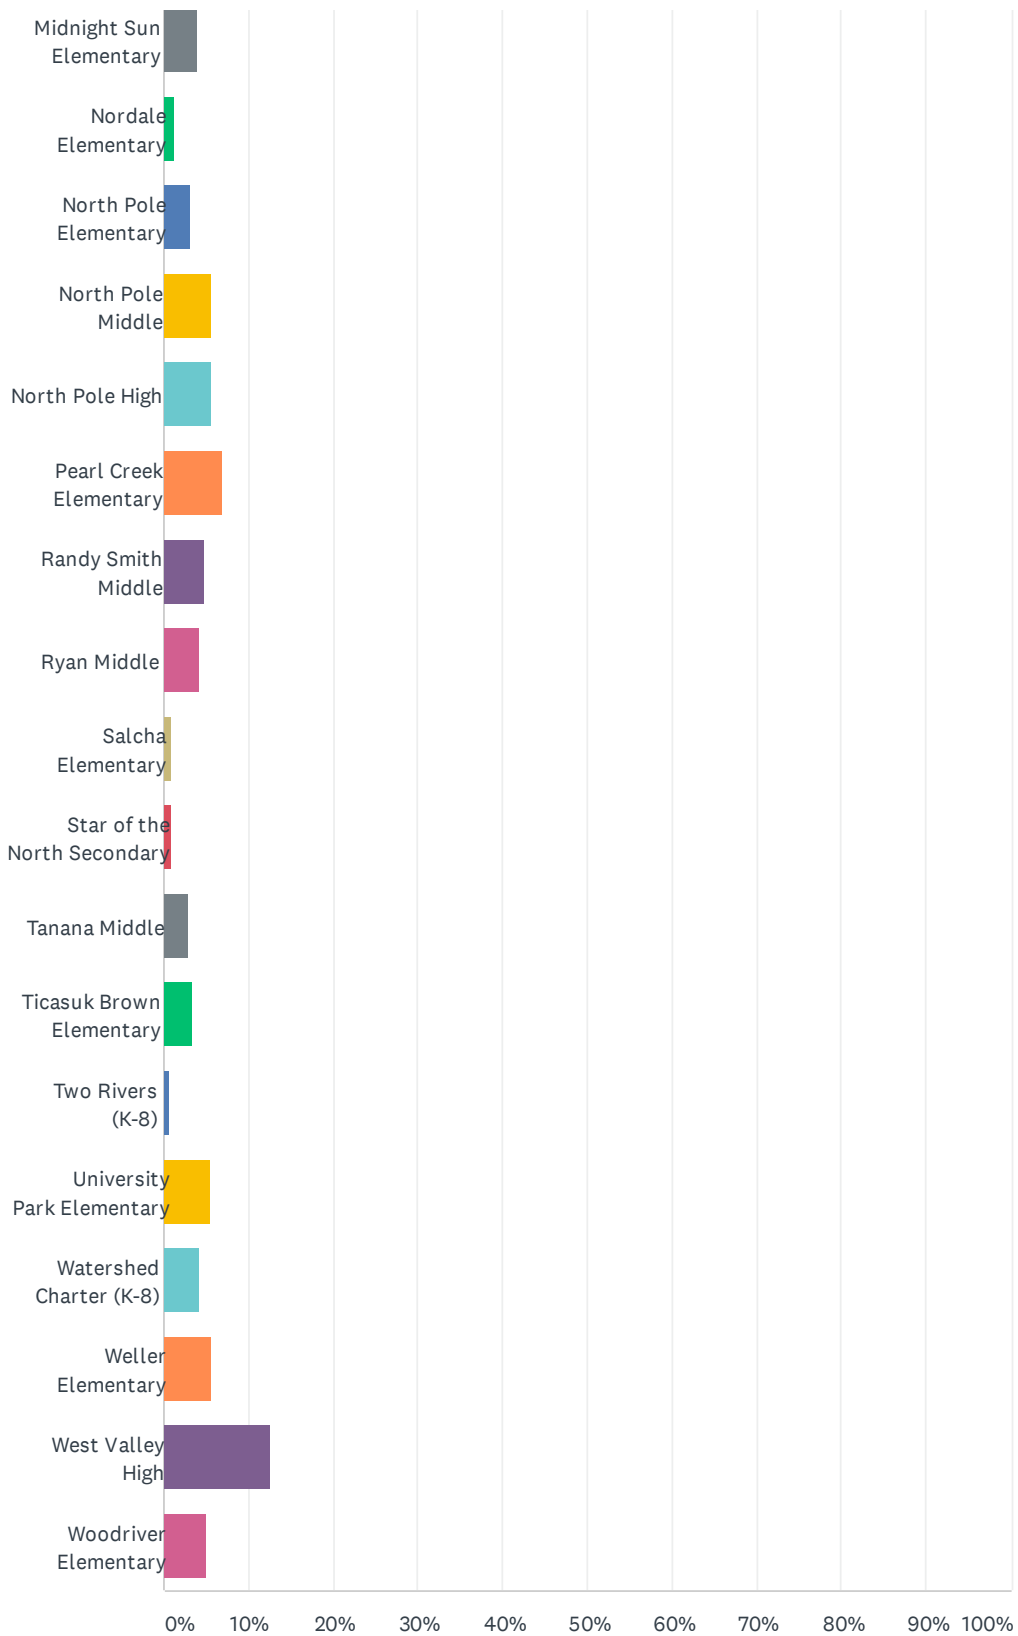

Masks, Social Distancing, and Cohorts Survey