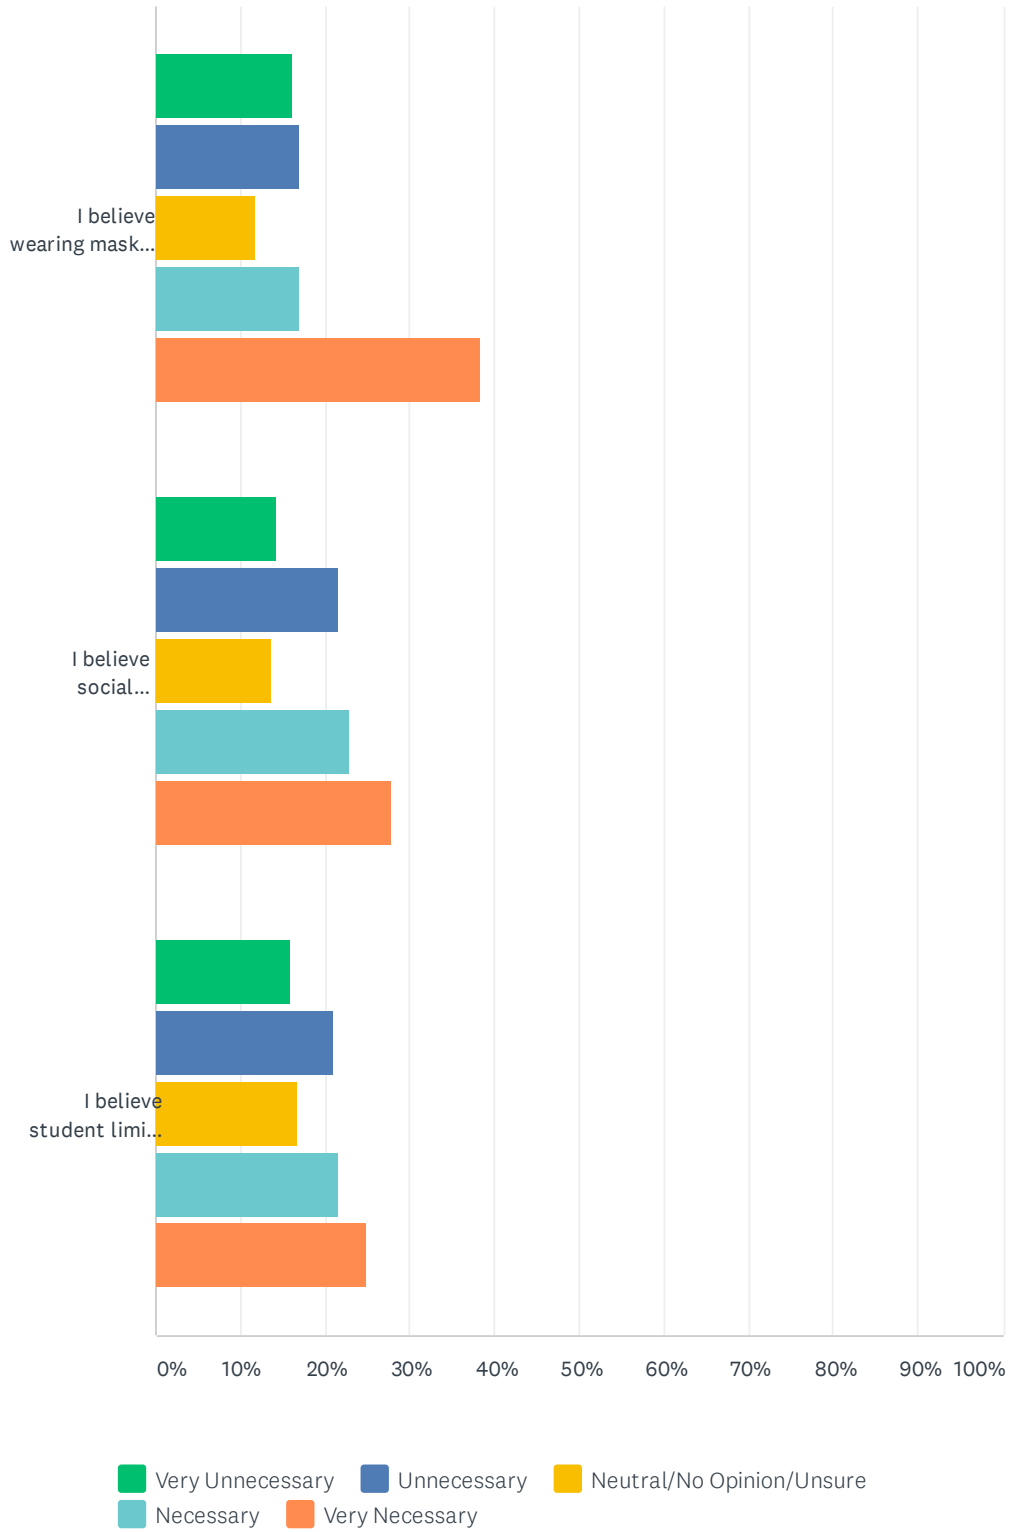

Q7 Please complete the following statements:

Answered: 1,169 Skipped: 60