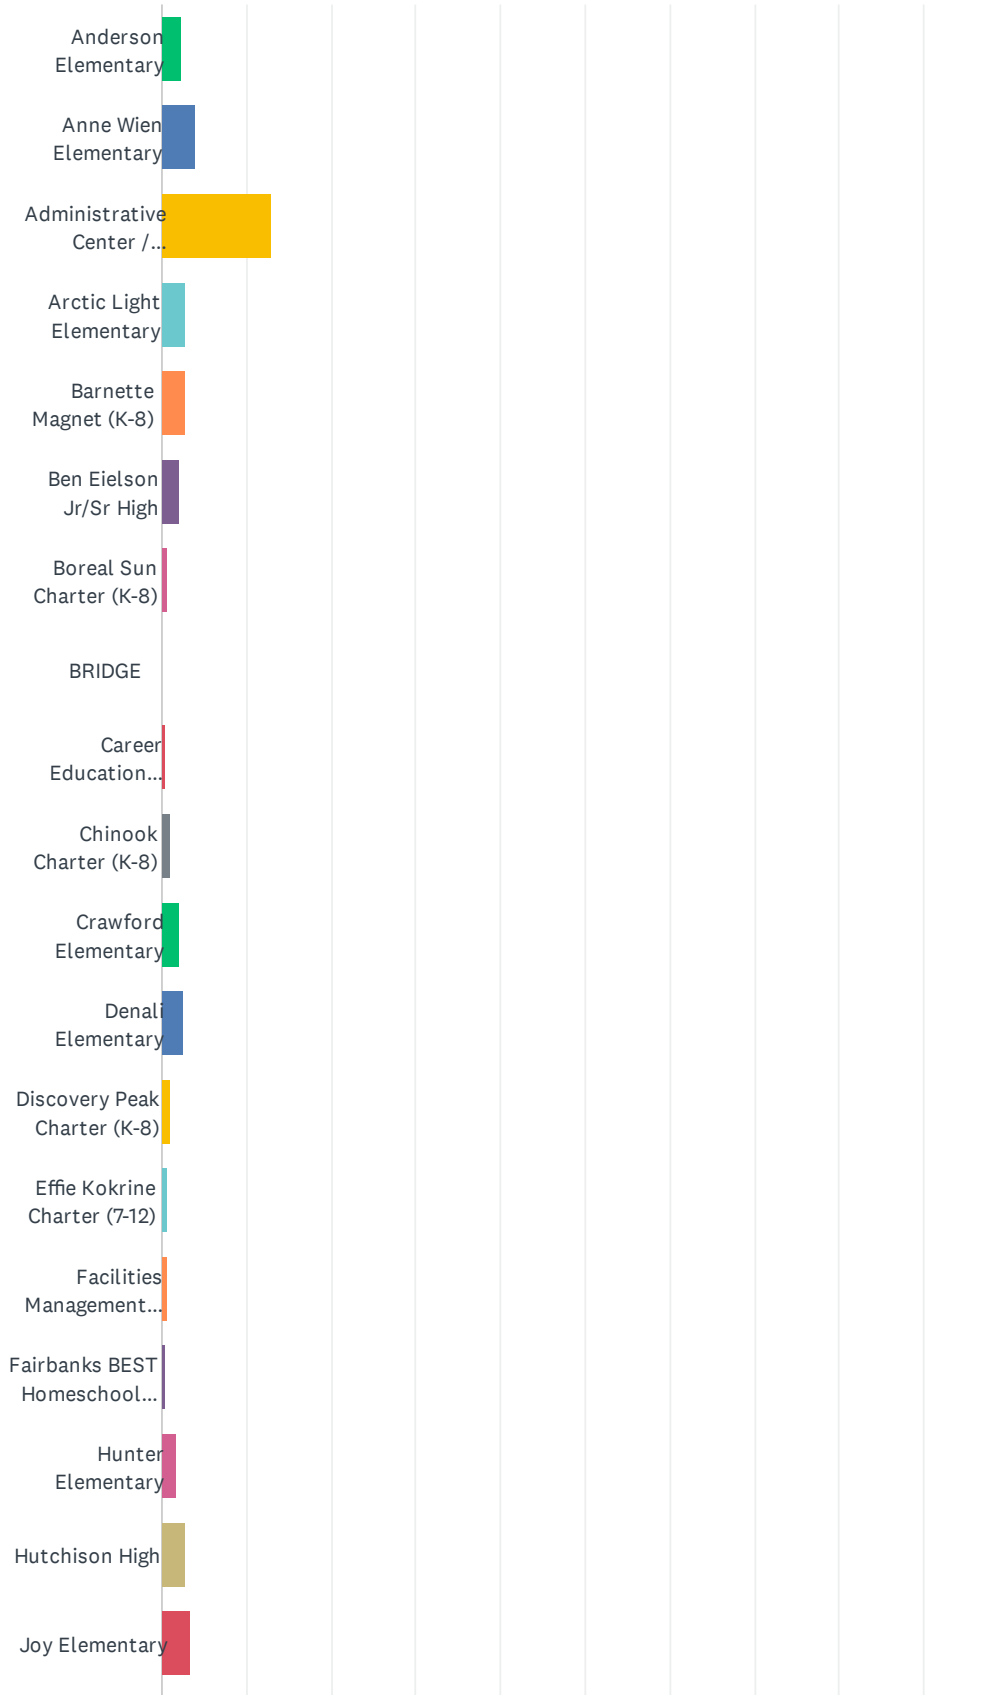

Q5 Are you a school district employee?

Answered: 1,229 Skipped: 0

ANSWER CHOICES	RESPONSES	
Yes	100.00%	1,229
No	0.00%	0
TOTAL		1,229

Q6 Which building are you assigned to?

Answered: 1,191 Skipped: 38

Masks, Social Distancing, and Cohorts Survey

Masks, Social Distancing, and Cohorts Survey

ANSWER CHOICES	RESPONSES	
Anderson Elementary	2.35%	28
Anne Wien Elementary	3.95%	47
Administrative Center / Districtwide	13.01%	155
Arctic Light Elementary	2.77%	33
Barnette Magnet (K-8)	2.69%	32
Ben Eielson Jr/Sr High	2.10%	25
Boreal Sun Charter (K-8)	0.59%	7
BRIDGE	0.08%	1
Career Education Center	0.42%	5
Chinook Charter (K-8)	1.01%	12
Crawford Elementary	2.18%	26
Denali Elementary	2.52%	30
Discovery Peak Charter (K-8)	1.01%	12
Effie Kokrine Charter (7-12)	0.59%	7
Facilities Management Building	0.67%	8
Fairbanks BEST Homeschool (K-8)	0.34%	4
Hunter Elementary	1.60%	19
Hutchison High	2.69%	32
Joy Elementary	3.36%	40
Ladd Elementary	2.52%	30
Lathrop High	5.29%	63
Midnight Sun Elementary	2.85%	34
Nordale Elementary	2.02%	24
North Pole Elementary	2.69%	32
North Pole Middle	3.44%	41
North Pole High	4.03%	48
Nutrition Services Building	0.59%	7
Pearl Creek Elementary	3.02%	36
Randy Smith Middle	1.34%	16
Ryan Middle	3.27%	39
Salcha Elementary	1.18%	14
Star of the North Secondary	0.76%	9
Tanana Middle	1.68%	20