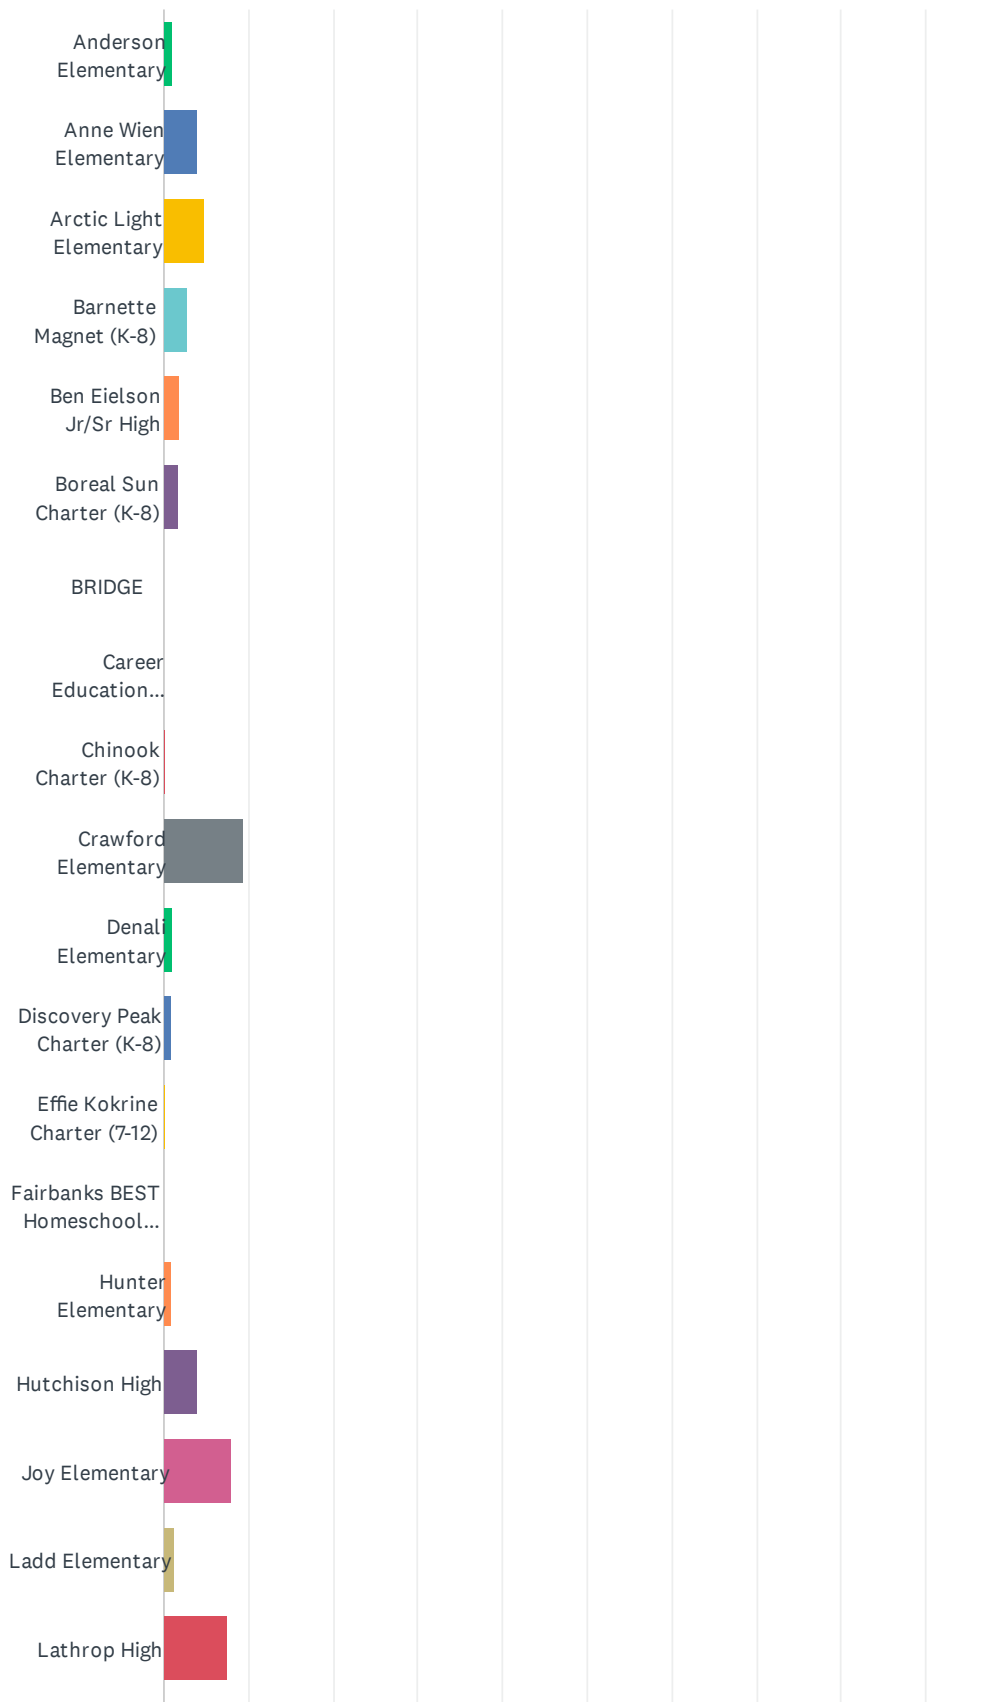

Q3 Are you a school district student?

Answered: 381 Skipped: 0

ANSWER CHOICES	RESPONSES	
Yes	100.00%	381
No	0.00%	0
TOTAL		381

Q4 Which school do you attend?

Answered: 368 Skipped: 13

Masks, Social Distancing, and Cohorts Survey