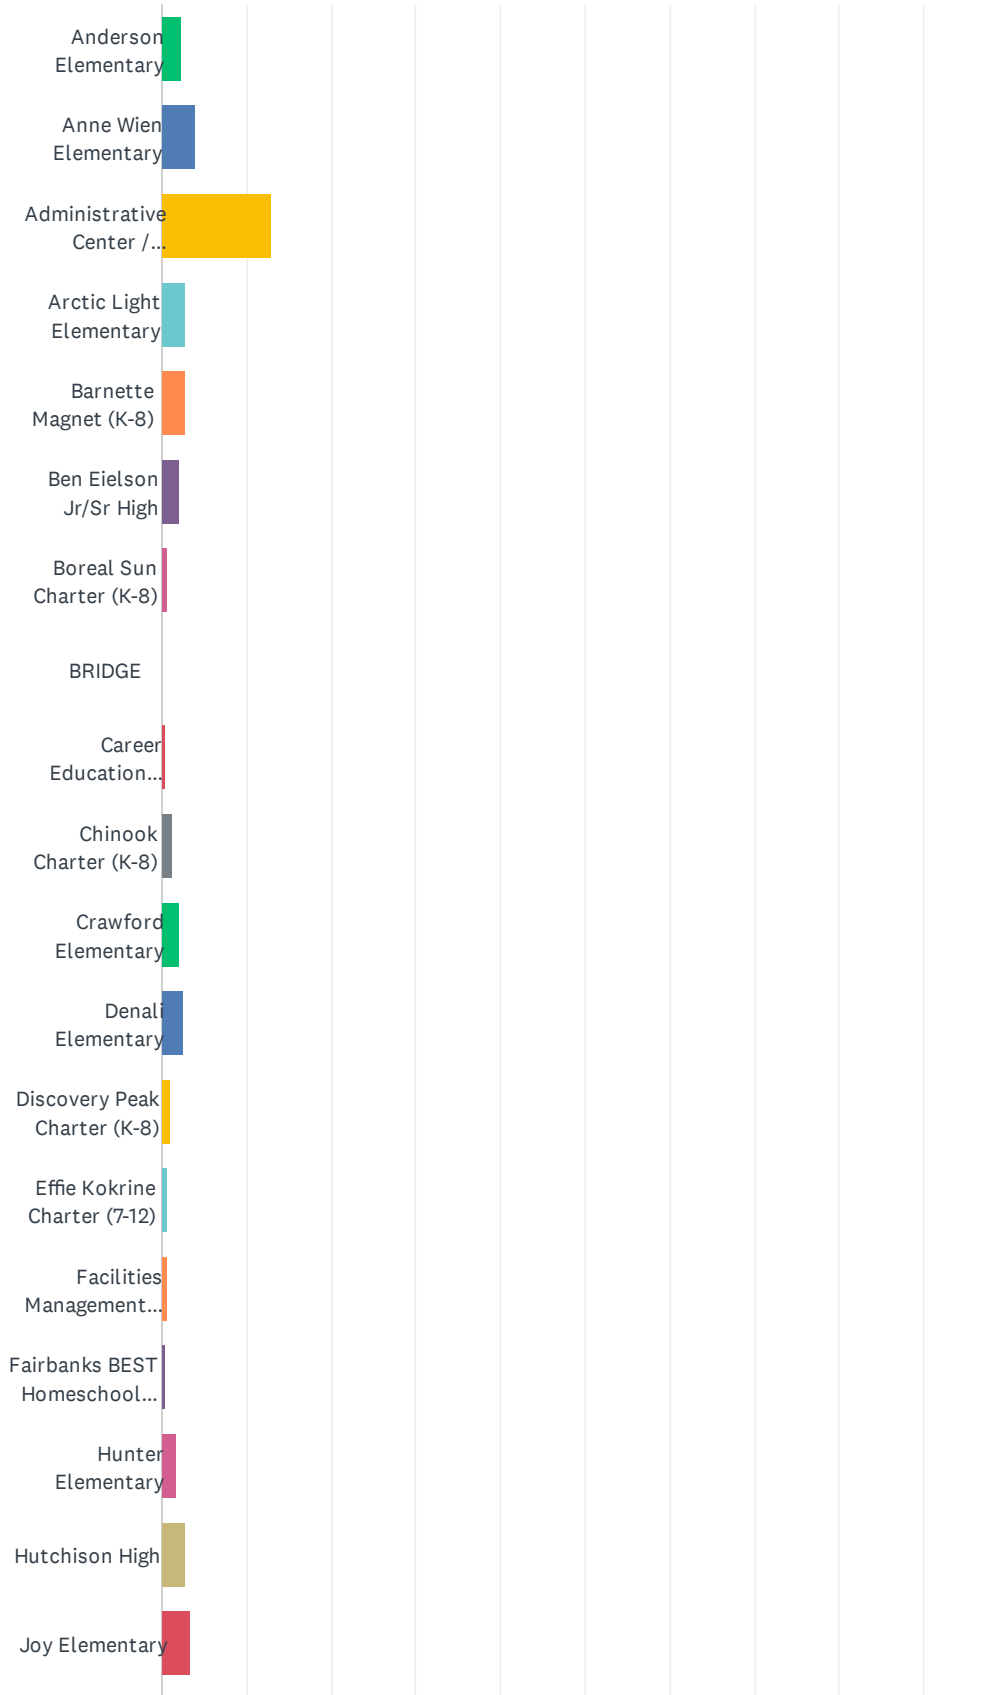

ANSWER CHOICES	RESPONSES	
Anderson Elementary	1.30%	5
Anne Wien Elementary	3.91%	15
Arctic Light Elementary	4.69%	18
Barnette Magnet (K-8)	3.13%	12
Ben Eielson Jr/Sr High	2.08%	8
Boreal Sun Charter (K-8)	1.56%	6
BRIDGE	0.00%	0
Career Education Center	0.00%	0
Chinook Charter (K-8)	0.26%	1
Crawford Elementary	9.11%	35
Denali Elementary	1.04%	4
Discovery Peak Charter (K-8)	1.04%	4
Effie Kokrine Charter (7-12)	0.26%	1
Fairbanks BEST Homeschool (K-8)	0.00%	0
Hunter Elementary	0.78%	3
Hutchison High	3.91%	15
Joy Elementary	7.55%	29
Ladd Elementary	1.56%	6
Lathrop High	7.29%	28
Midnight Sun Elementary	2.34%	9
Nordale Elementary	1.04%	4
North Pole Elementary	1.04%	4
North Pole Middle	7.03%	27
North Pole High	1.82%	7
Pearl Creek Elementary	2.60%	10
Randy Smith Middle	1.56%	6
Ryan Middle	3.65%	14
Salcha Elementary	0.00%	0
Star of the North Secondary	0.78%	3
Tanana Middle	0.52%	2
Ticasuk Brown Elementary	1.04%	4
Two Rivers (K-8)	2.60%	10
University Park Elementary	3.39%	13

Masks, Social Distancing, and Cohorts Survey

Watershed Charter (K-8)	1.56%	6
Weller Elementary	3.39%	13
West Valley High	13.80%	53
Woodriver Elementary	2.34%	9
TOTAL		384

Q5 Are you a school district employee?

Answered: 3,708 Skipped: 80

ANSWER CHOICES	RESPONSES	
Yes	33.14%	1,229
No	66.86%	2,479
TOTAL		3,708

Q6 Which building are you assigned to?

Answered: 1,196 Skipped: 2,592

Masks, Social Distancing, and Cohorts Survey