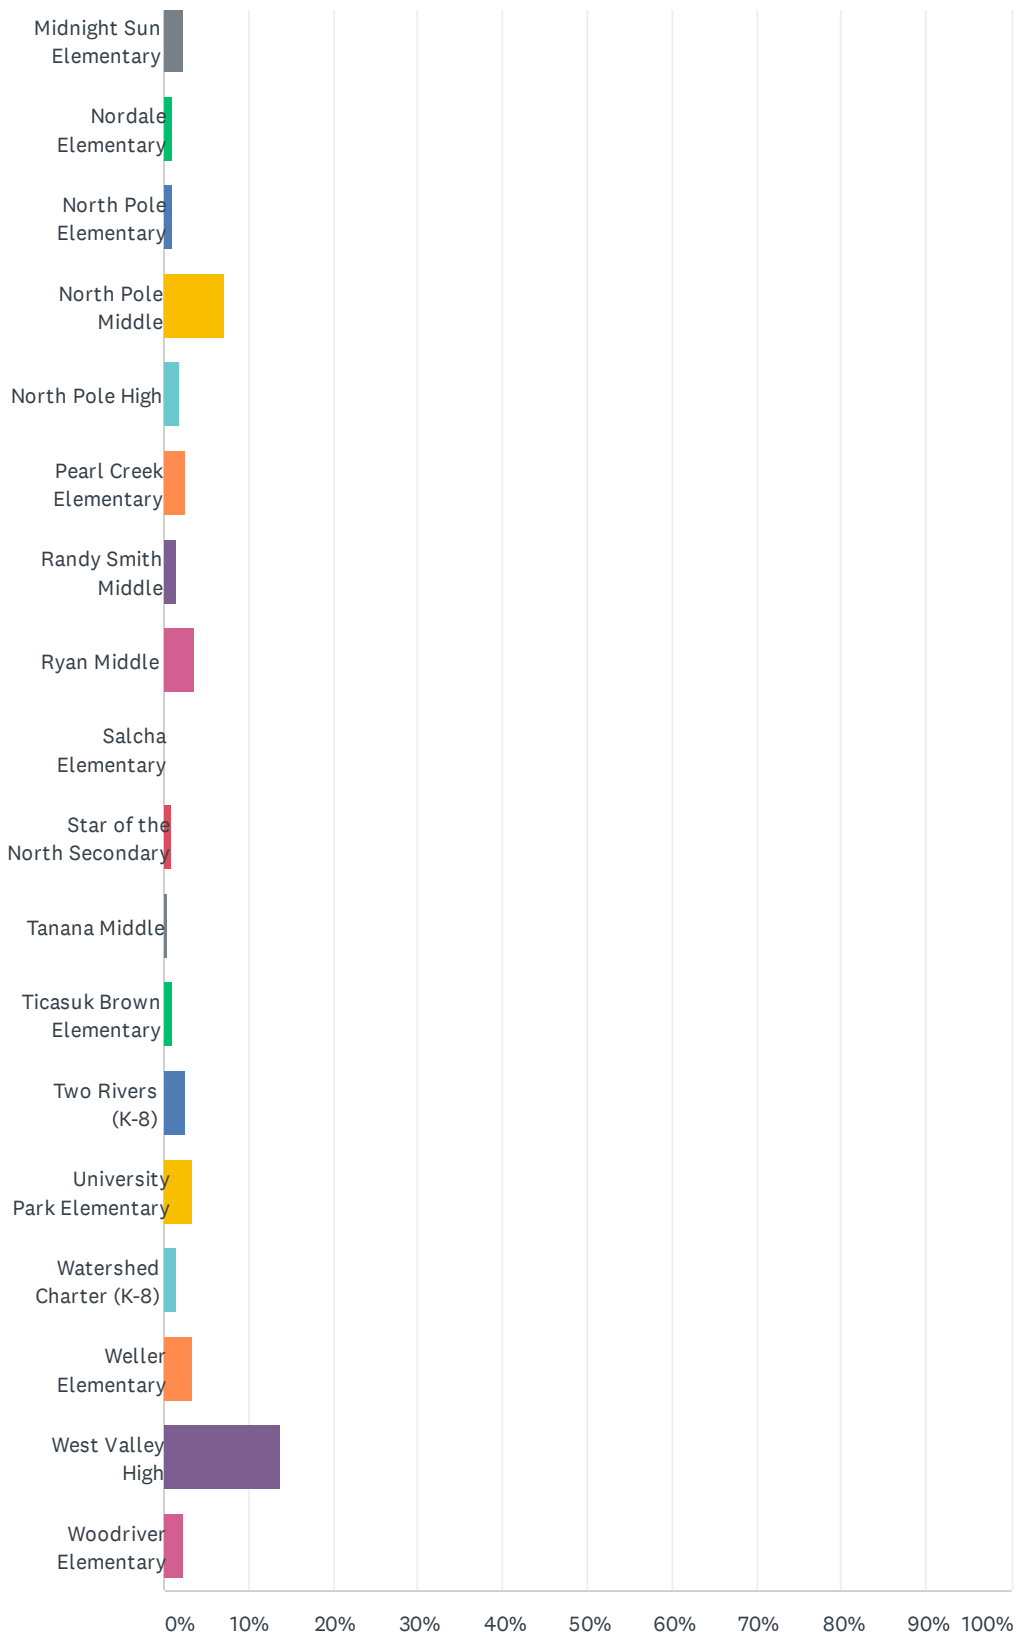

Answered: 3,729 Skipped: 59

ANSWER CHOICES	RESPONSES
Yes	10.22% 381
No	89.78% 3,348
TOTAL	3,729

Q4 Which school do you attend?

Answered: 384 Skipped: 3,404

Masks, Social Distancing, and Cohorts Survey

Masks, Social Distancing, and Cohorts Survey

ANSWER CHOICES	RESPONSES	
Anderson Elementary	1.30%	5
Anne Wien Elementary	3.91%	15
Arctic Light Elementary	4.69%	18
Barnette Magnet (K-8)	3.13%	12
Ben Eielson Jr/Sr High	2.08%	8
Boreal Sun Charter (K-8)	1.56%	6
BRIDGE	0.00%	0
Career Education Center	0.00%	0
Chinook Charter (K-8)	0.26%	1
Crawford Elementary	9.11%	35
Denali Elementary	1.04%	4
Discovery Peak Charter (K-8)	1.04%	4
Effie Kokrine Charter (7-12)	0.26%	1
Fairbanks BEST Homeschool (K-8)	0.00%	0
Hunter Elementary	0.78%	3
Hutchison High	3.91%	15
Joy Elementary	7.55%	29
Ladd Elementary	1.56%	6
Lathrop High	7.29%	28
Midnight Sun Elementary	2.34%	9
Nordale Elementary	1.04%	4
North Pole Elementary	1.04%	4
North Pole Middle	7.03%	27
North Pole High	1.82%	7
Pearl Creek Elementary	2.60%	10
Randy Smith Middle	1.56%	6
Ryan Middle	3.65%	14
Salcha Elementary	0.00%	0
Star of the North Secondary	0.78%	3
Tanana Middle	0.52%	2
Ticasuk Brown Elementary	1.04%	4
Two Rivers (K-8)	2.60%	10
University Park Elementary	3.39%	13