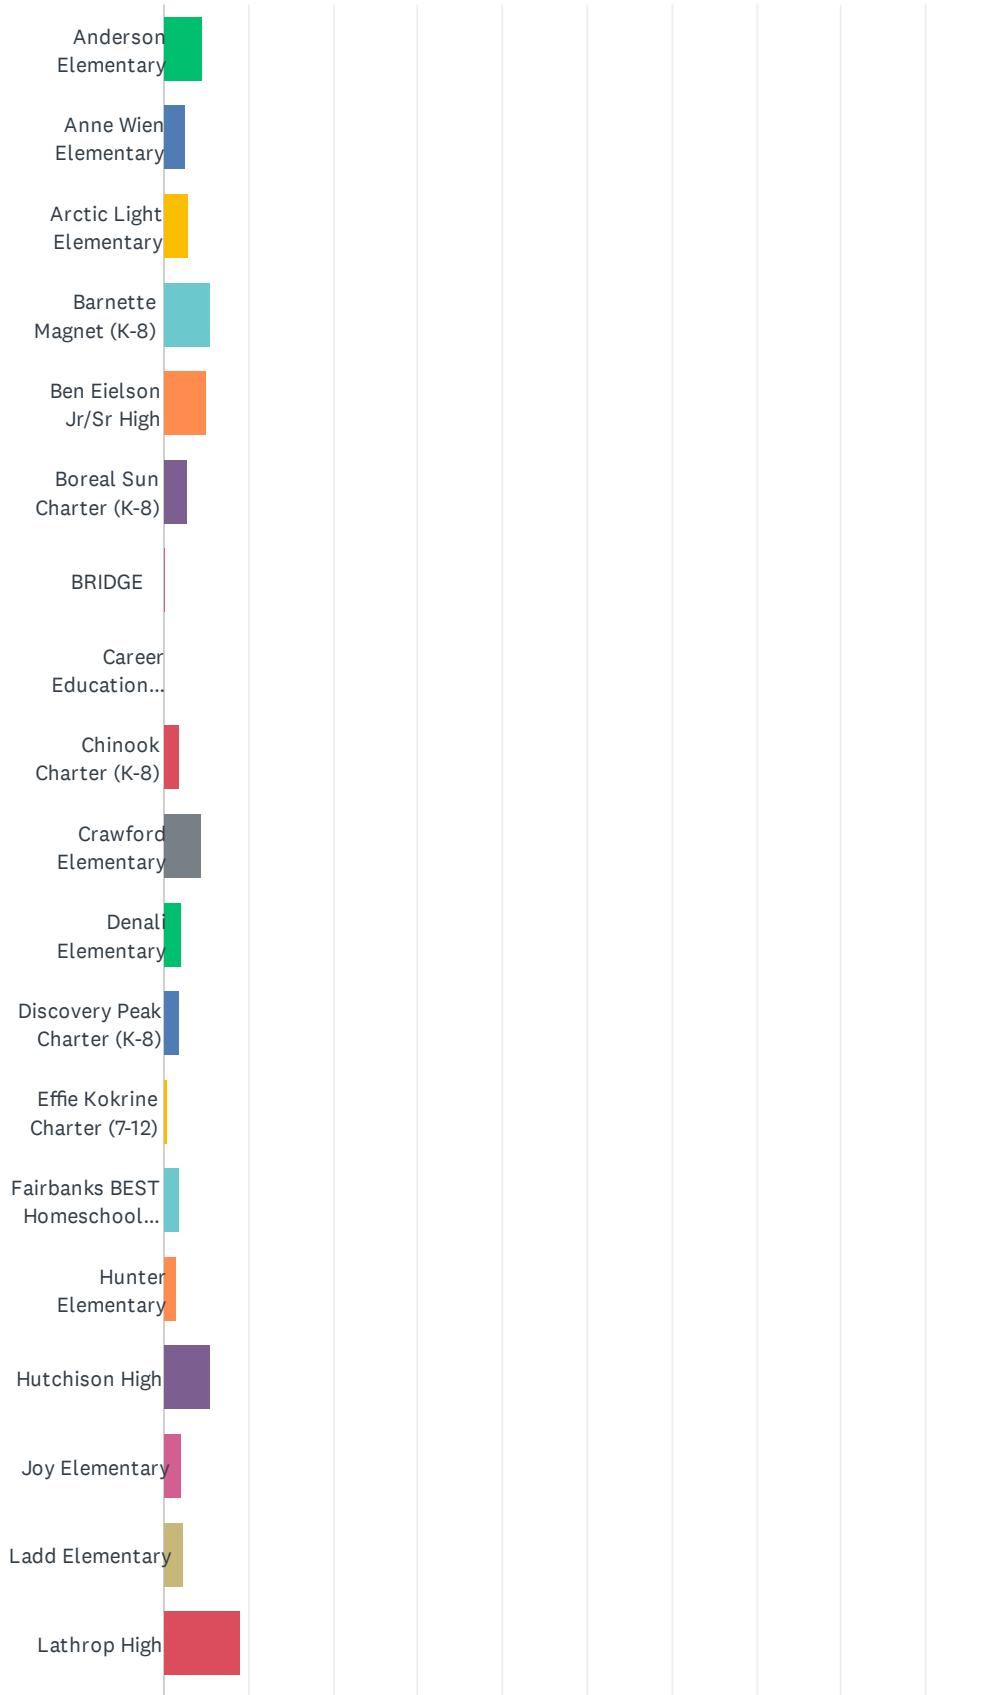

Q2 Which school(s) does your child(ren) attend?

Answered: 2,719 Skipped: 44