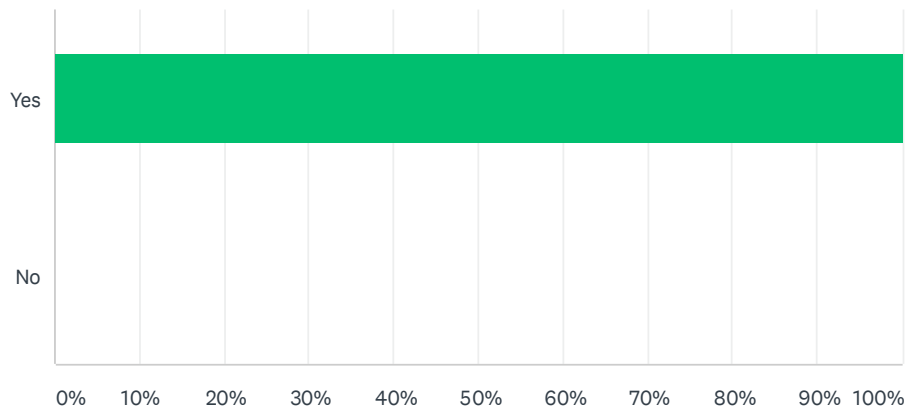

Q3 Are you a school district student?

Answered: 381 Skipped: 0

ANSWER CHOICES	RESPONSES	
Yes	100.00%	381
No	0.00%	0
TOTAL		381