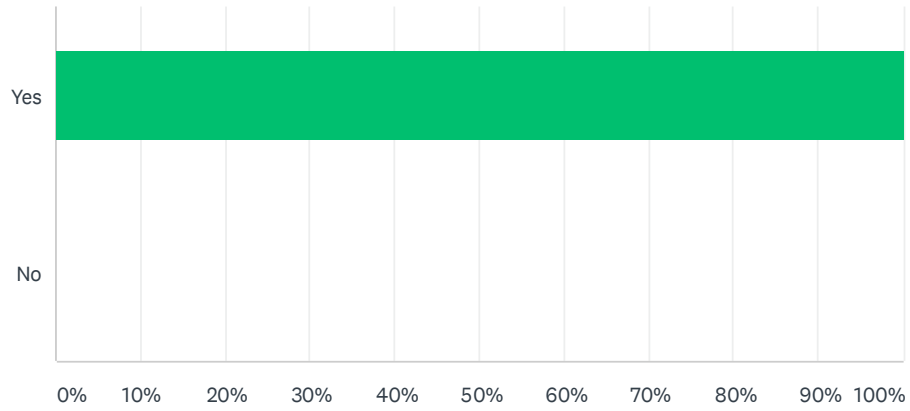

Q1 Are you a parent or guardian of a current school district student?

Answered: 2,763 Skipped: 0

ANSWER CHOICES	RESPONSES
Yes	100.00% 2,763
No	0.00% 0
TOTAL	2,763