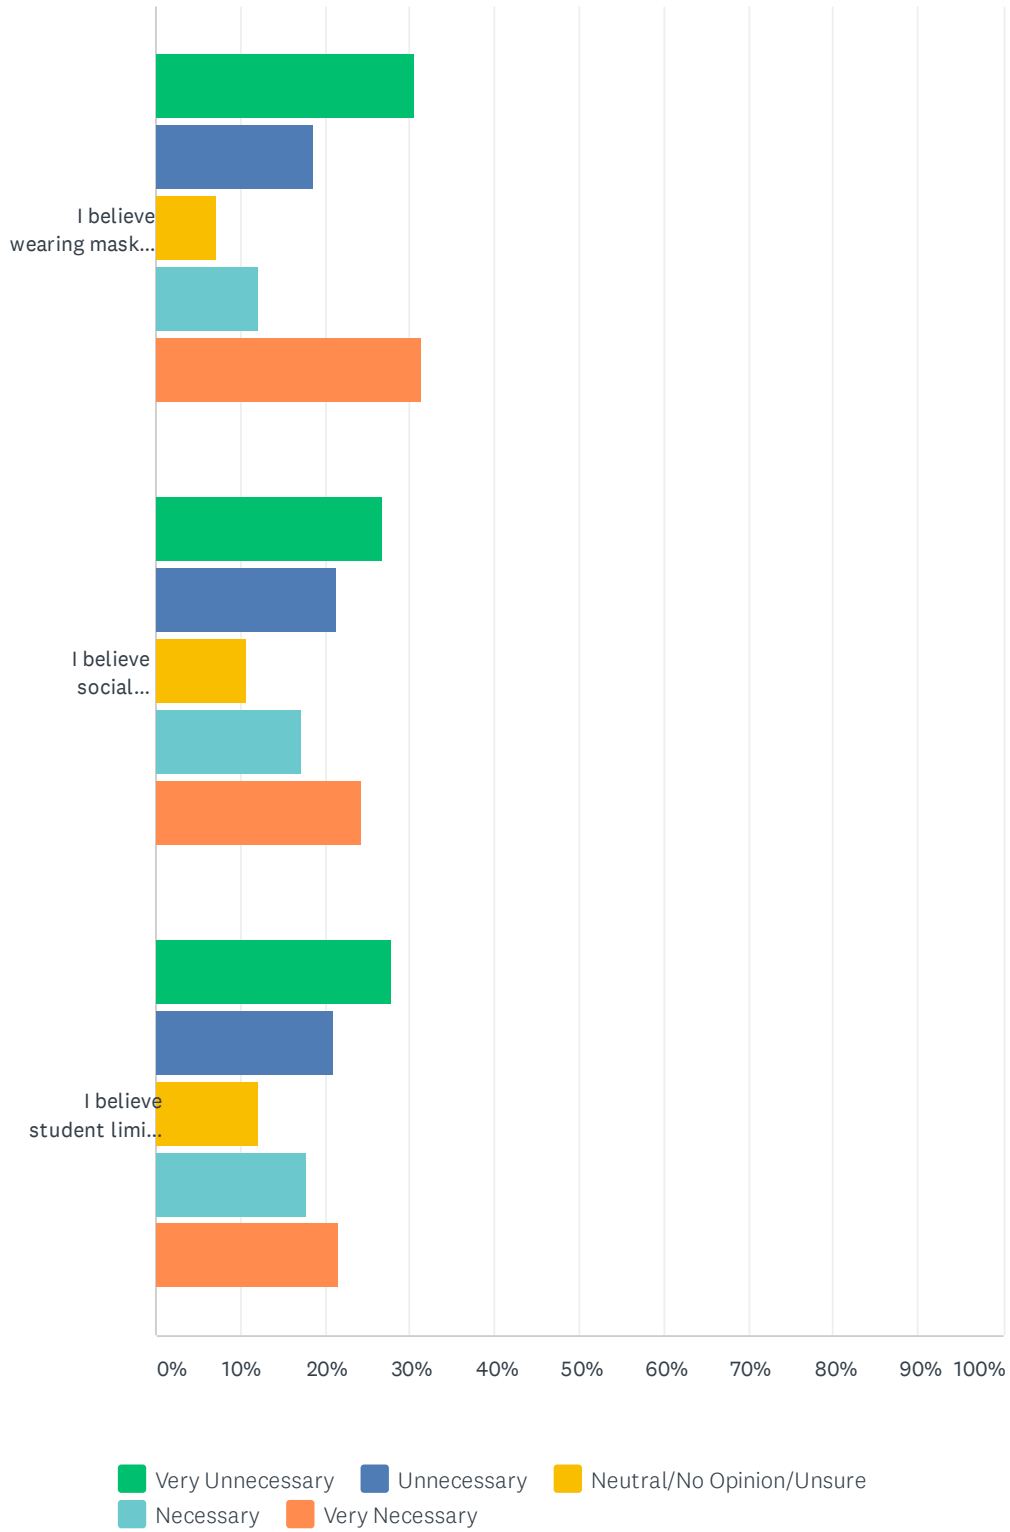

Q7 Please complete the following statements:

Answered: 2,644 Skipped: 119