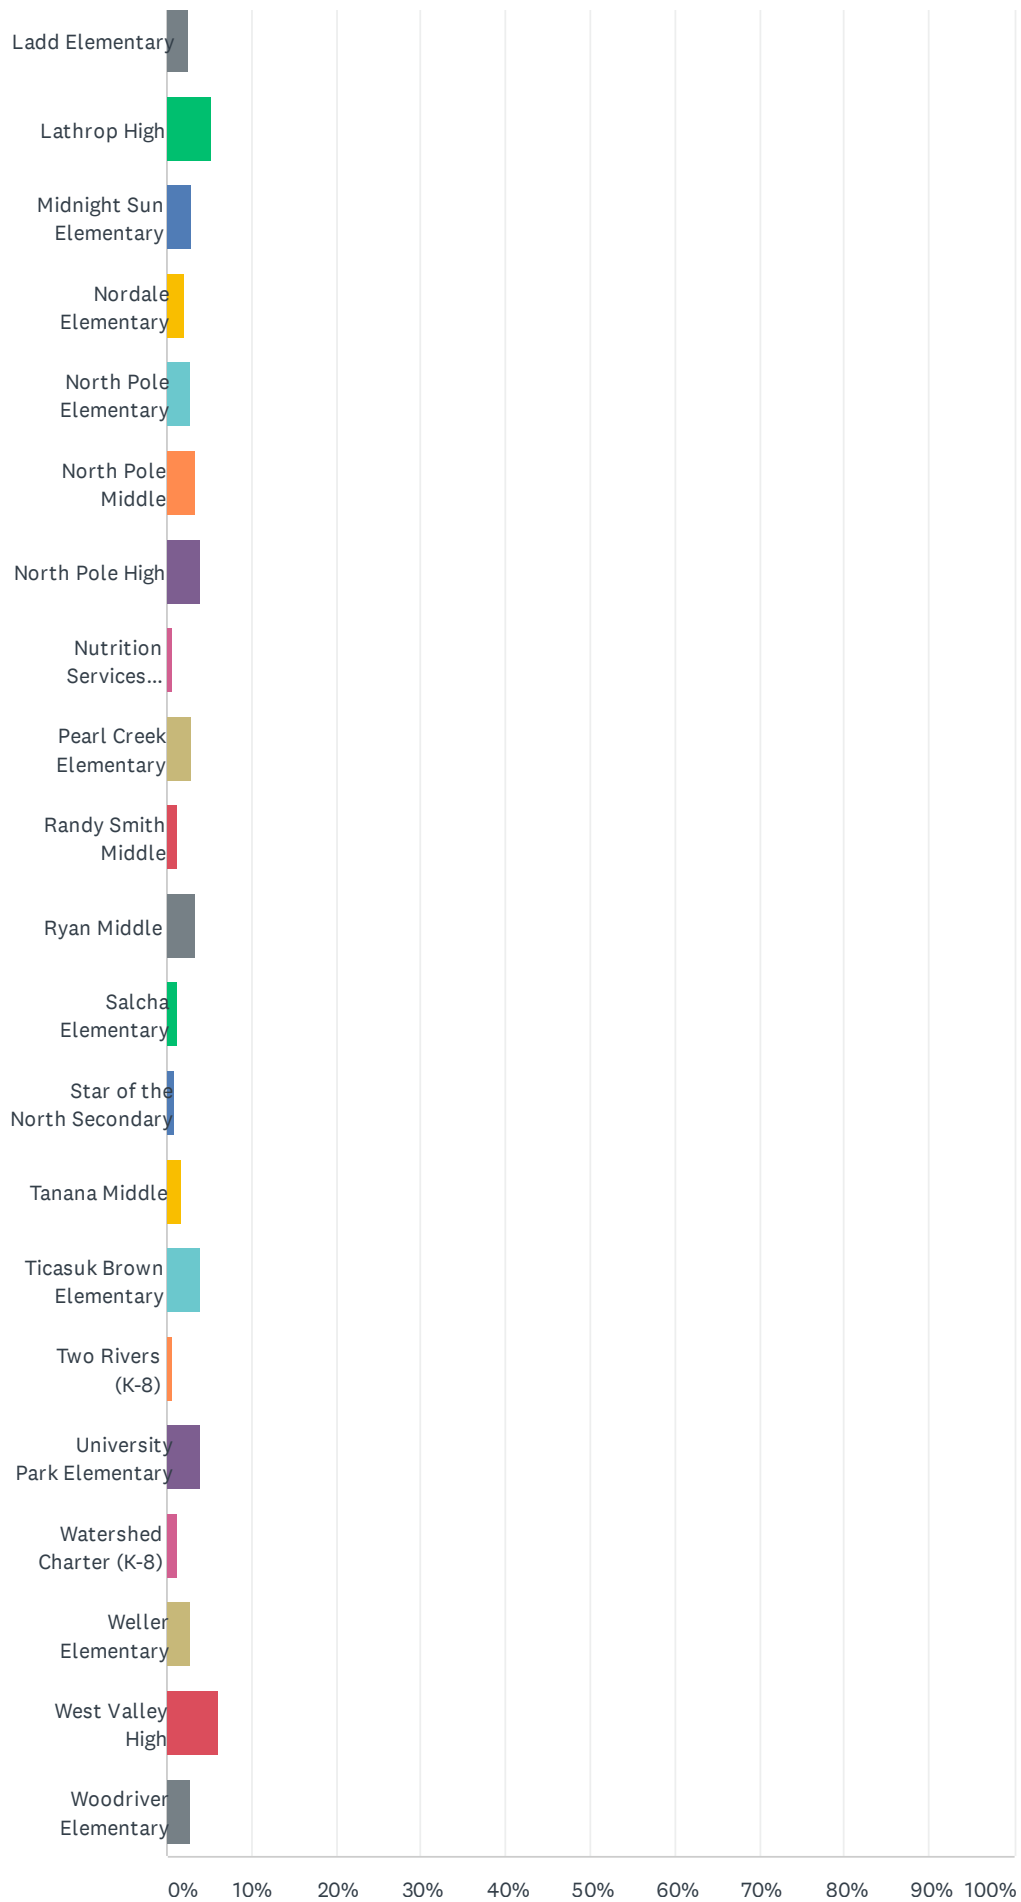

Answered: 3,708 Skipped: 80

ANSWER CHOICES	RESPONSES	
Yes	33.14%	1,229
No	66.86%	2,479
TOTAL		3,708

Q6 Which building are you assigned to?

Answered: 1,196 Skipped: 2,592

Masks, Social Distancing, and Cohorts Survey

Masks, Social Distancing, and Cohorts Survey

ANSWER CHOICES	RESPONSES	
Anderson Elementary	2.34%	28
Anne Wien Elementary	3.93%	47
Administrative Center / Districtwide	12.96%	155
Arctic Light Elementary	2.76%	33
Barnette Magnet (K-8)	2.68%	32
Ben Eielson Jr/Sr High	2.09%	25
Boreal Sun Charter (K-8)	0.59%	7
BRIDGE	0.08%	1
Career Education Center	0.42%	5
Chinook Charter (K-8)	1.17%	14
Crawford Elementary	2.17%	26
Denali Elementary	2.51%	30
Discovery Peak Charter (K-8)	1.00%	12
Effie Kokrine Charter (7-12)	0.59%	7
Facilities Management Building	0.67%	8
Fairbanks BEST Homeschool (K-8)	0.33%	4
Hunter Elementary	1.67%	20
Hutchison High	2.68%	32
Joy Elementary	3.34%	40
Ladd Elementary	2.59%	31
Lathrop High	5.27%	63
Midnight Sun Elementary	2.84%	34
Nordale Elementary	2.01%	24
North Pole Elementary	2.68%	32
North Pole Middle	3.43%	41
North Pole High	4.01%	48
Nutrition Services Building	0.59%	7
Pearl Creek Elementary	3.01%	36
Randy Smith Middle	1.34%	16
Ryan Middle	3.26%	39
Salcha Elementary	1.17%	14
Star of the North Secondary	0.75%	9
Tanana Middle	1.67%	20