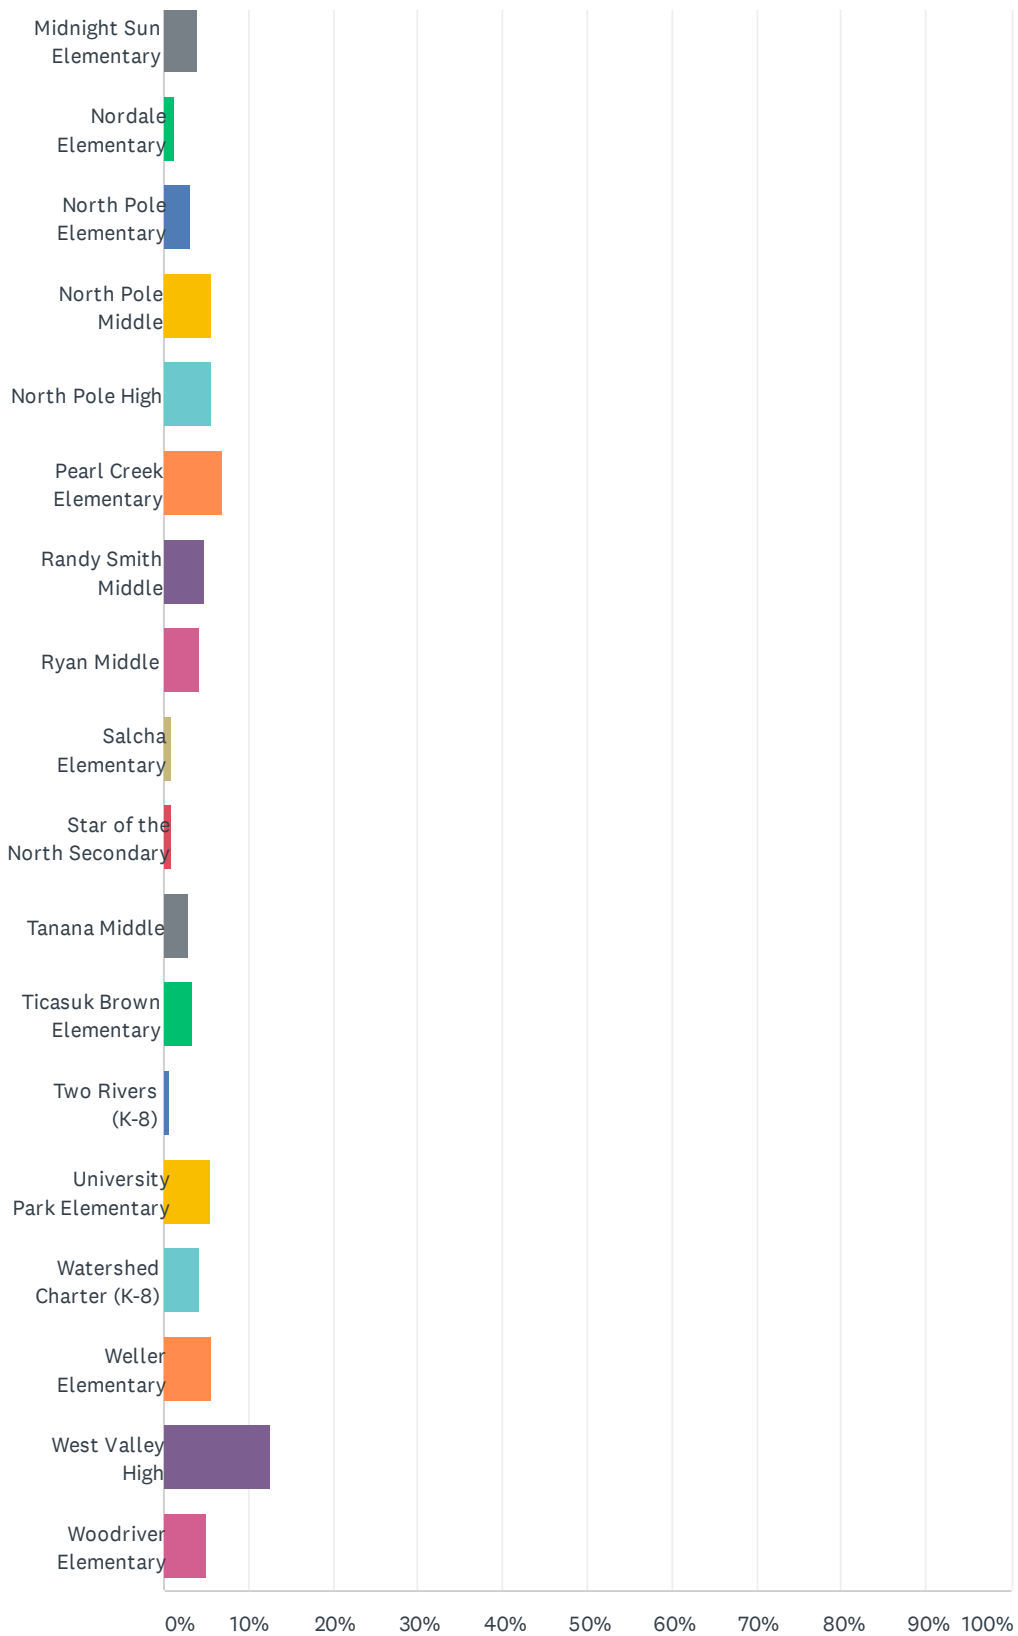

Q1 Are you a parent or guardian of a current school district student?

Answered: 3,782 Skipped: 6

ANSWER CHOICES	RESPONSES	
Yes	73.06%	2,763
No	26.94%	1,019
TOTAL		3,782

Q2 Which school(s) does your child(ren) attend?

Answered: 2,735 Skipped: 1,053

Masks, Social Distancing, and Cohorts Survey

Masks, Social Distancing, and Cohorts Survey

ANSWER CHOICES	RESPONSES	
Anderson Elementary	4.64%	127
Anne Wien Elementary	2.63%	72
Arctic Light Elementary	2.93%	80
Barnette Magnet (K-8)	5.34%	146
Ben Eielson Jr/Sr High	5.05%	138
Boreal Sun Charter (K-8)	2.67%	73
BRIDGE	0.15%	4
Career Education Center	0.07%	2
Chinook Charter (K-8)	1.94%	53
Crawford Elementary	4.35%	119
Denali Elementary	2.12%	58
Discovery Peak Charter (K-8)	2.01%	55
Effie Kokrine Charter (7-12)	0.51%	14
Fairbanks BEST Homeschool (K-8)	1.90%	52
Hunter Elementary	1.54%	42
Hutchison High	5.56%	152
Joy Elementary	2.12%	58
Ladd Elementary	2.23%	61
Lathrop High	8.99%	246
Midnight Sun Elementary	3.95%	108
Nordale Elementary	1.17%	32
North Pole Elementary	3.14%	86
North Pole Middle	5.74%	157
North Pole High	5.63%	154
Pearl Creek Elementary	6.98%	191
Randy Smith Middle	4.75%	130
Ryan Middle	4.24%	116
Salcha Elementary	0.80%	22
Star of the North Secondary	0.77%	21
Tanana Middle	2.85%	78
Ticasuk Brown Elementary	3.36%	92
Two Rivers (K-8)	0.62%	17
University Park Elementary	5.45%	149

Masks, Social Distancing, and Cohorts Survey

Watershed Charter (K-8)	4.10%	112
Weller Elementary	5.70%	156
West Valley High	12.47%	341
Woodriver Elementary	5.05%	138
Total Respondents: 2,735		

Q3 Are you a school district student?