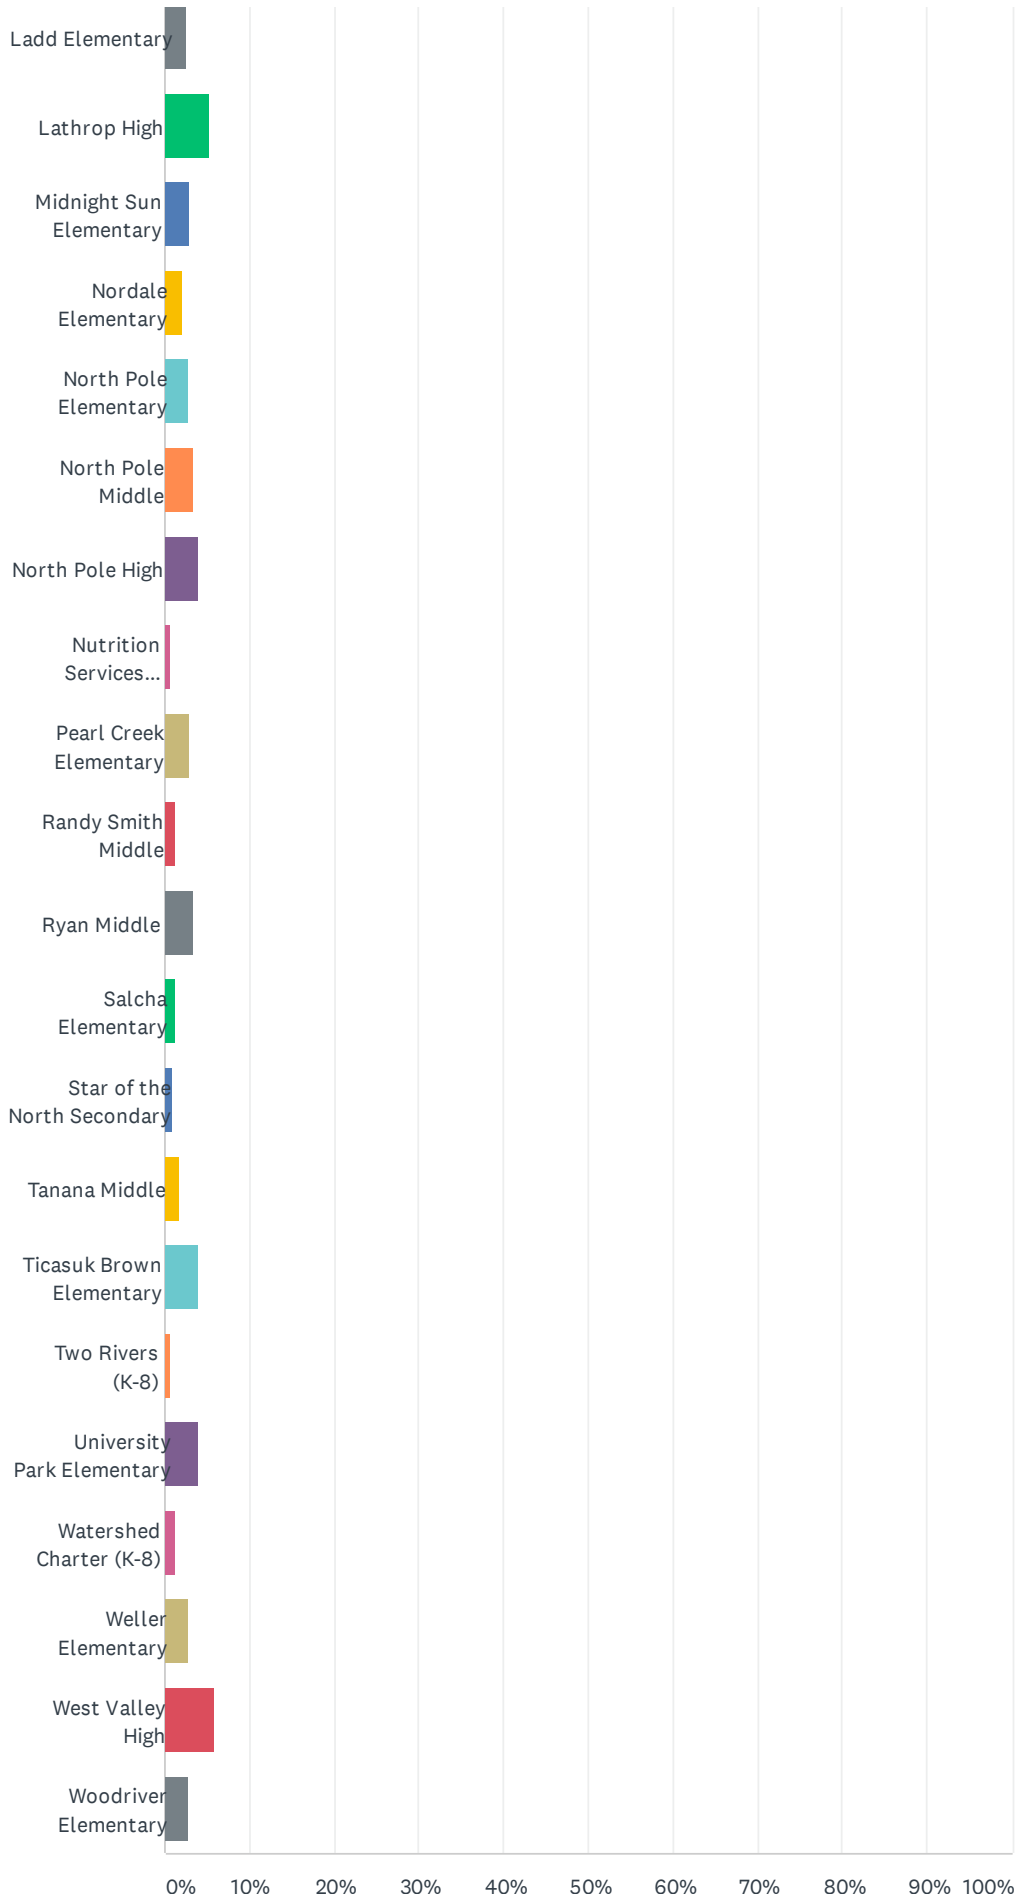

Q5 Are you a school district employee?

Answered: 1,229 Skipped: 0

ANSWER CHOICES	RESPONSES	
Yes	100.00%	1,229
No	0.00%	0
TOTAL		1,229

Q6 Which building are you assigned to?

Answered: 1,191 Skipped: 38

Masks, Social Distancing, and Cohorts Survey

Masks, Social Distancing, and Cohorts Survey

ANSWER CHOICES	RESPONSES	
Anderson Elementary	2.35%	28
Anne Wien Elementary	3.95%	47
Administrative Center / Districtwide	13.01%	155
Arctic Light Elementary	2.77%	33
Barnette Magnet (K-8)	2.69%	32
Ben Eielson Jr/Sr High	2.10%	25
Boreal Sun Charter (K-8)	0.59%	7
BRIDGE	0.08%	1
Career Education Center	0.42%	5
Chinook Charter (K-8)	1.01%	12
Crawford Elementary	2.18%	26
Denali Elementary	2.52%	30
Discovery Peak Charter (K-8)	1.01%	12
Effie Kokrine Charter (7-12)	0.59%	7
Facilities Management Building	0.67%	8
Fairbanks BEST Homeschool (K-8)	0.34%	4
Hunter Elementary	1.60%	19
Hutchison High	2.69%	32
Joy Elementary	3.36%	40
Ladd Elementary	2.52%	30
Lathrop High	5.29%	63
Midnight Sun Elementary	2.85%	34
Nordale Elementary	2.02%	24
North Pole Elementary	2.69%	32
North Pole Middle	3.44%	41
North Pole High	4.03%	48
Nutrition Services Building	0.59%	7
Pearl Creek Elementary	3.02%	36
Randy Smith Middle	1.34%	16
Ryan Middle	3.27%	39
Salcha Elementary	1.18%	14
Star of the North Secondary	0.76%	9
Tanana Middle	1.68%	20