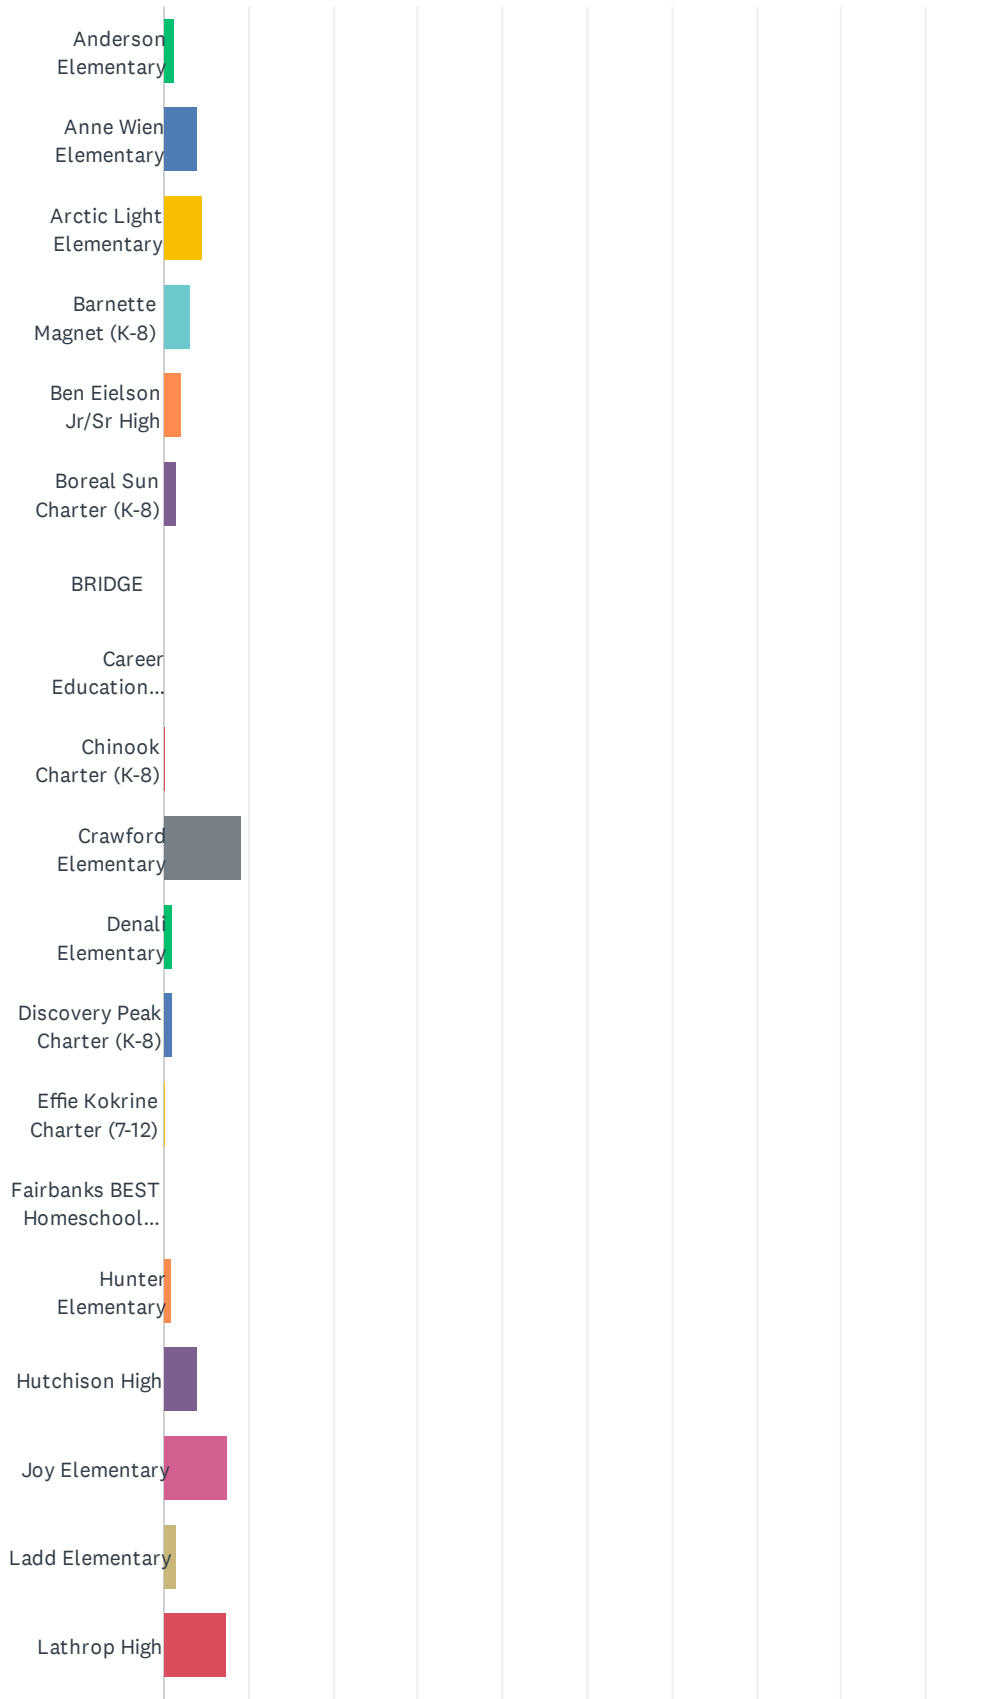

Answered: 2,735 Skipped: 1,053

Masks, Social Distancing, and Cohorts Survey

Masks, Social Distancing, and Cohorts Survey

ANSWER CHOICES	RESPONSES	
Anderson Elementary	4.64%	127
Anne Wien Elementary	2.63%	72
Arctic Light Elementary	2.93%	80
Barnette Magnet (K-8)	5.34%	146
Ben Eielson Jr/Sr High	5.05%	138
Boreal Sun Charter (K-8)	2.67%	73
BRIDGE	0.15%	4
Career Education Center	0.07%	2
Chinook Charter (K-8)	1.94%	53
Crawford Elementary	4.35%	119
Denali Elementary	2.12%	58
Discovery Peak Charter (K-8)	2.01%	55
Effie Kokrine Charter (7-12)	0.51%	14
Fairbanks BEST Homeschool (K-8)	1.90%	52
Hunter Elementary	1.54%	42
Hutchison High	5.56%	152
Joy Elementary	2.12%	58
Ladd Elementary	2.23%	61
Lathrop High	8.99%	246
Midnight Sun Elementary	3.95%	108
Nordale Elementary	1.17%	32
North Pole Elementary	3.14%	86
North Pole Middle	5.74%	157
North Pole High	5.63%	154
Pearl Creek Elementary	6.98%	191
Randy Smith Middle	4.75%	130
Ryan Middle	4.24%	116
Salcha Elementary	0.80%	22
Star of the North Secondary	0.77%	21
Tanana Middle	2.85%	78
Ticasuk Brown Elementary	3.36%	92
Two Rivers (K-8)	0.62%	17
University Park Elementary	5.45%	149

Masks, Social Distancing, and Cohorts Survey

Watershed Charter (K-8)	4.10%	112
Weller Elementary	5.70%	156
West Valley High	12.47%	341
Woodriver Elementary	5.05%	138
Total Respondents: 2,735		

Q3 Are you a school district student?

Answered: 3,729 Skipped: 59

ANSWER CHOICES	RESPONSES
Yes	10.22% 381
No	89.78% 3,348
TOTAL	3,729

Q4 Which school do you attend?

Answered: 384 Skipped: 3,404

Masks, Social Distancing, and Cohorts Survey

Masks, Social Distancing, and Cohorts Survey