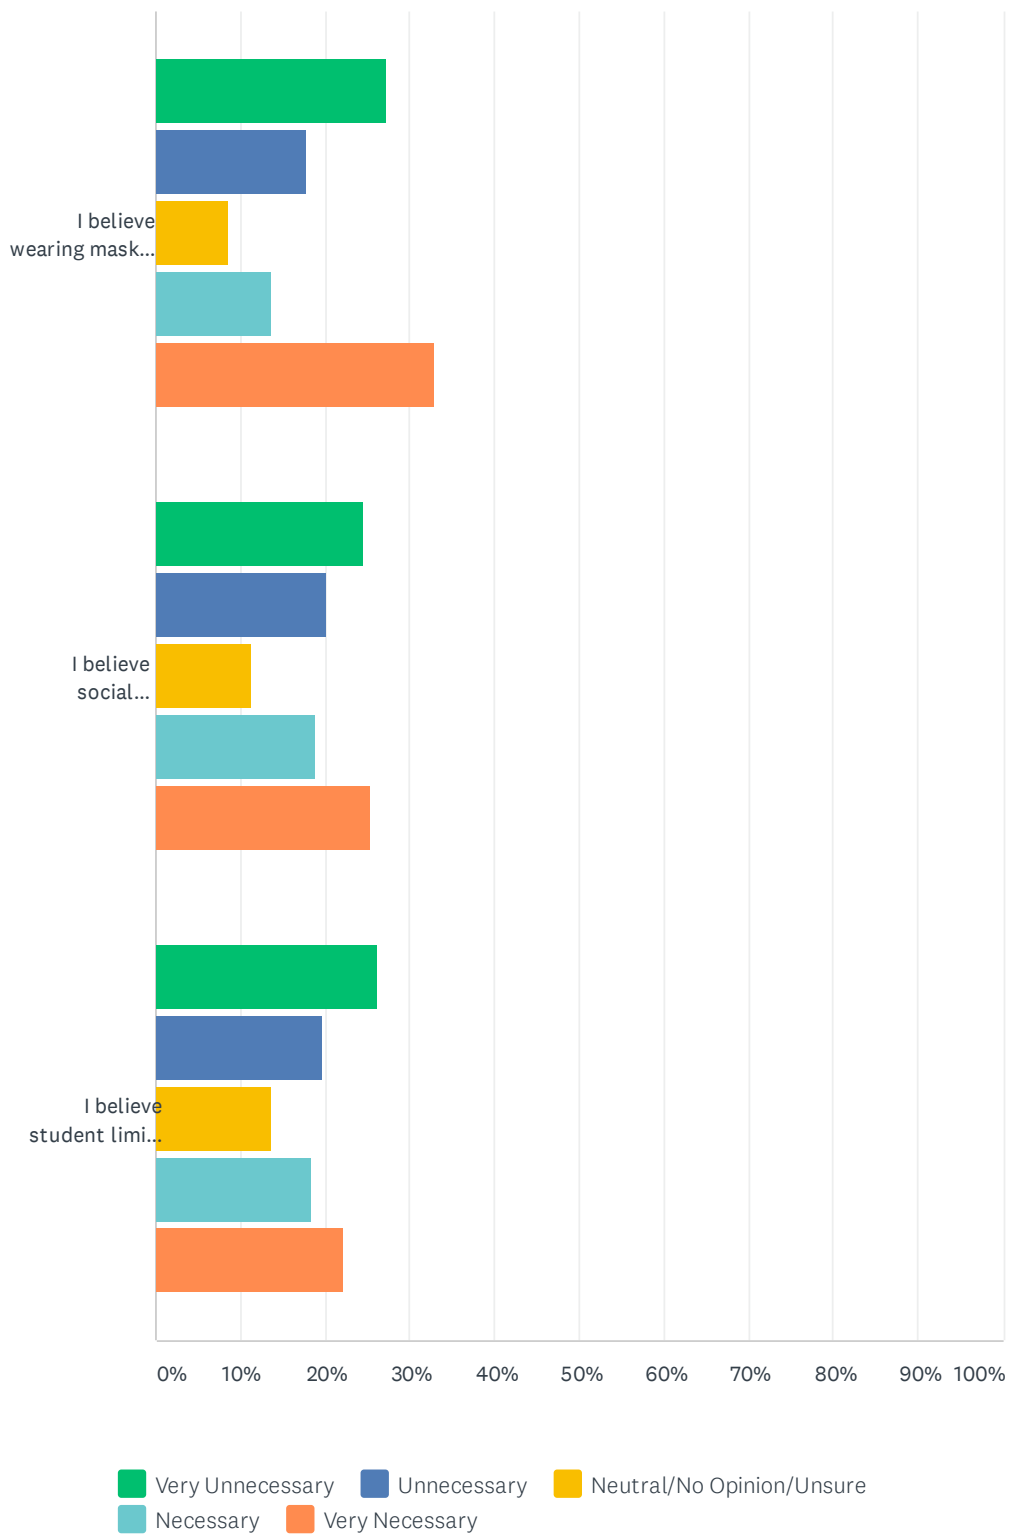

Q7 Please complete the following statements:

Answered: 3,612 Skipped: 176