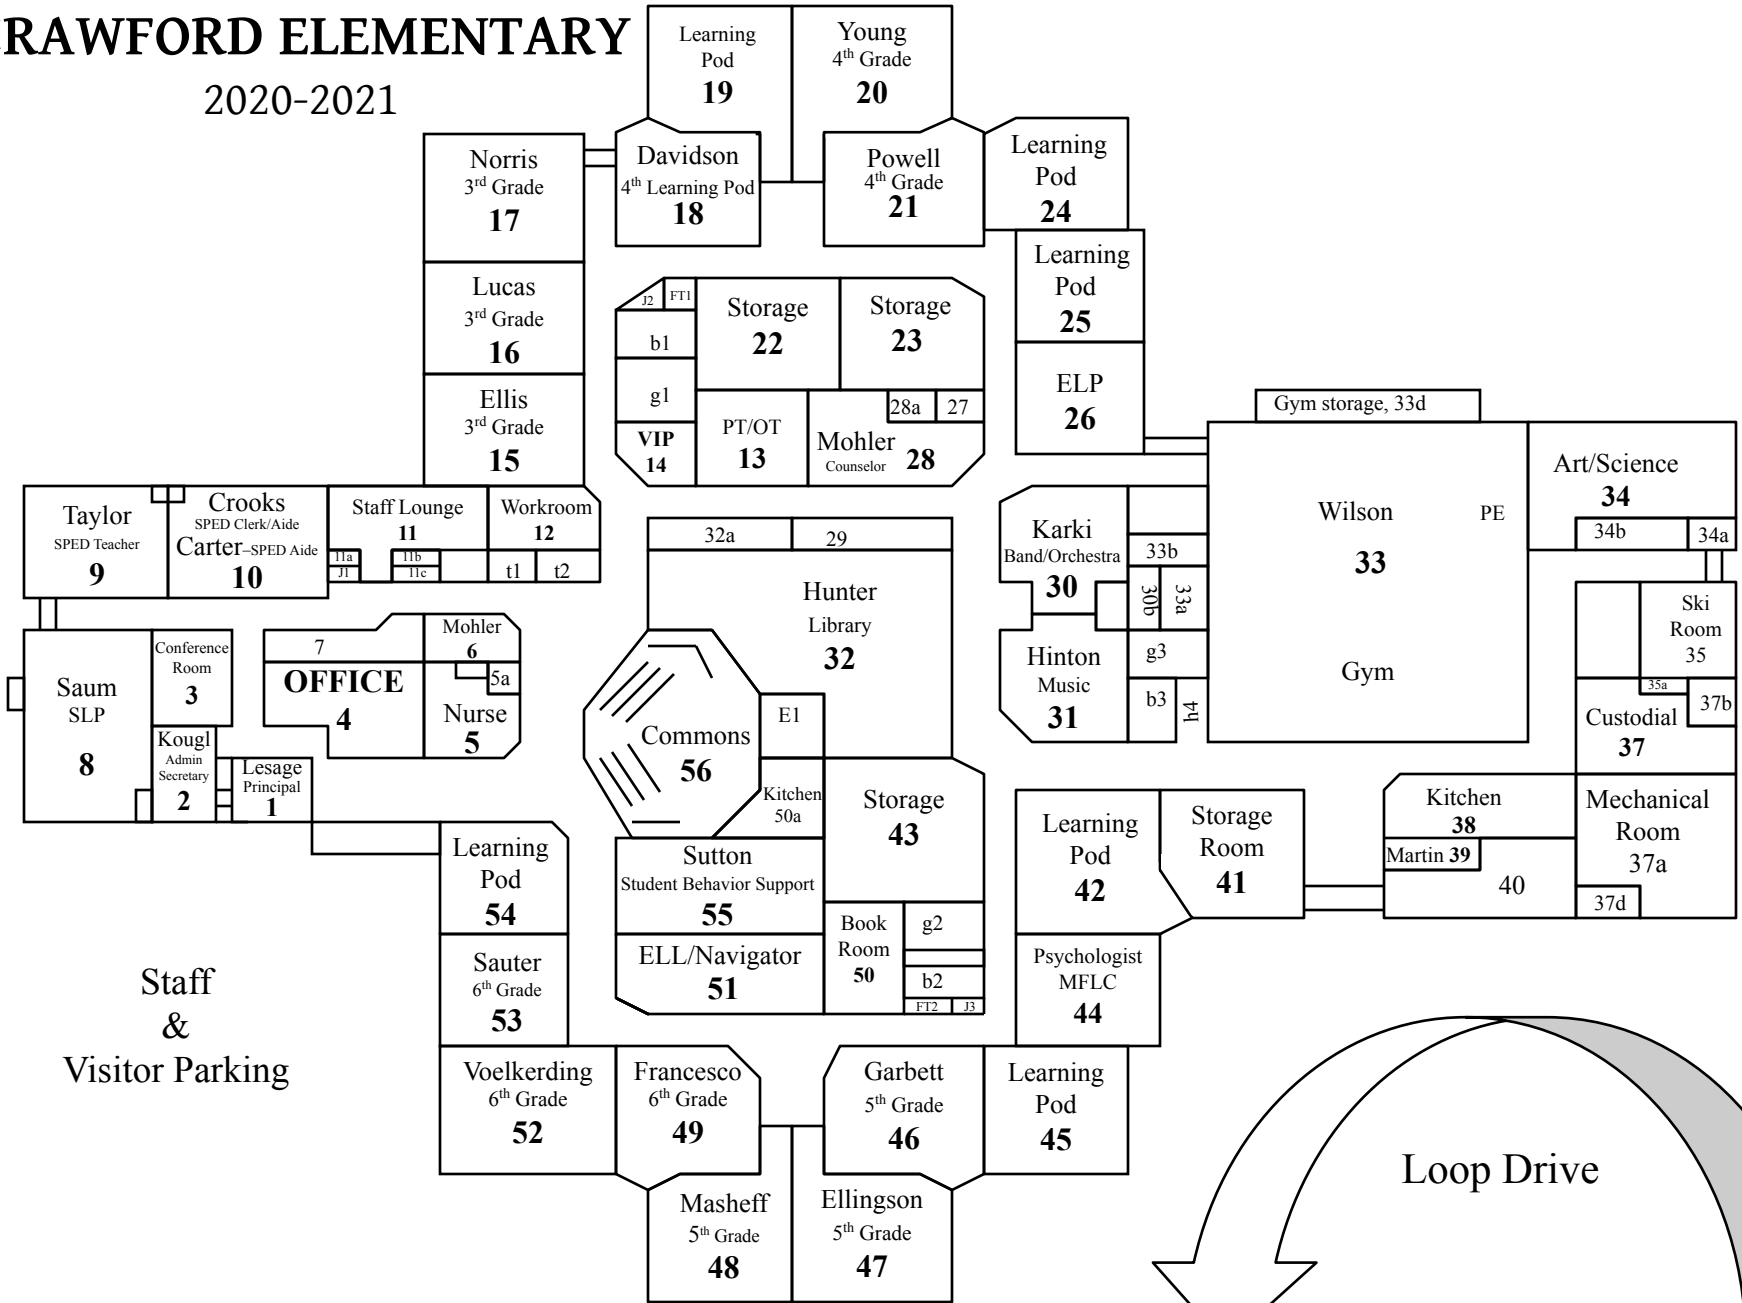

# CRAWFORD ELEMENTARY

2020-2021

Staff & Visitor Parking