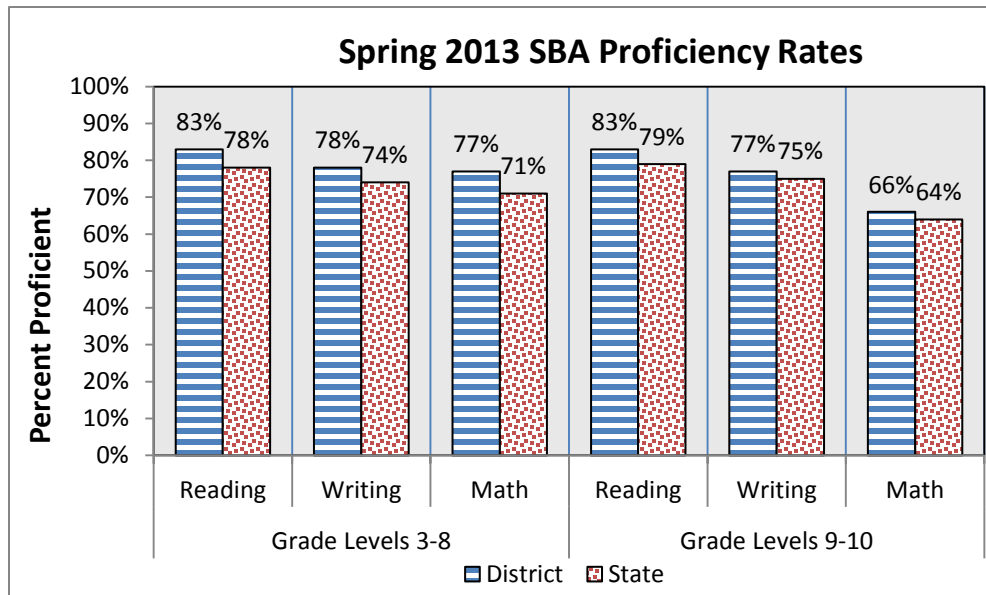

Fairbanks North Star Borough School District Alaska School Performance Index (ASPI) Dashboard

Star Rating		By Schools				By Students			
		District		State		District		State	
Rating	Points (0-100)	# of Schools	% of Schools	# of Schools	% of Schools	# of Students	% of Students	# of Students	% of Students
1★	0 – 55	0	0%	49	9.7%	0	0.0%	5,791	4.5%
2★	55-64.99	3	8.6%	49	9.7%	454	3.2%	4,860	3.8%
3★	65-84.99	10	28.6%	162	32.2%	4629	32.6%	40,596	31.4%
4★	85-93.99	17	48.6%	190	37.8%	7705	54.3%	64,471	50.0%
5★	94-100	5	14.3%	52	10.3%	1402	9.9%	13,332	10.3%
Total		35	100%	503	100%	14190	100%	129,050	100%

- District schools averaged 85.04 points, which would be a 4★ rating (“Big 5” and State schools averaged 84.86 and 78.99 points, respectively)
- About 97% of district students were enrolled in 3-5 star rated schools
- Four 3-star schools would have received a 4-star rating with a very small increase in attendance rates