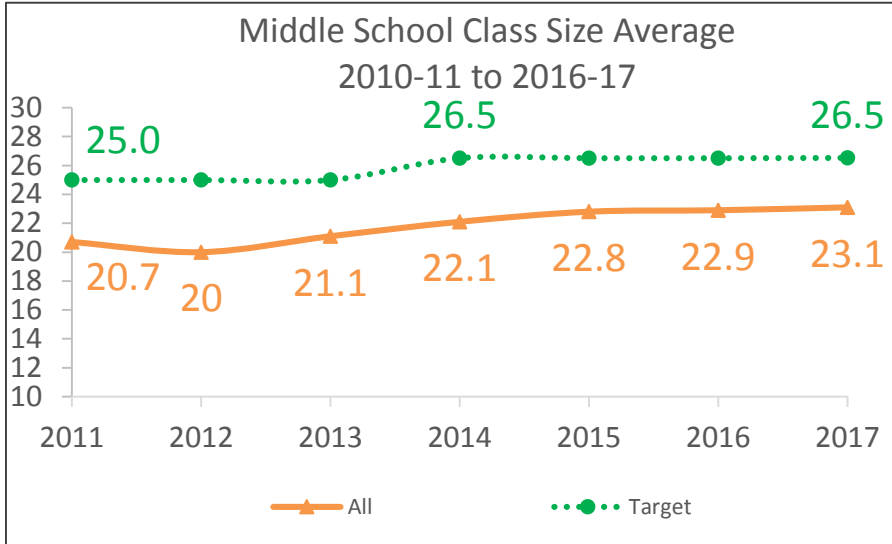

Fairbanks North Star Borough School District Class Size Trends

Courses excluded from class size averages: study hall, advisory, ELL class, outside credit, university class, aide, assistant, stand-alone special education class, and courses held during non-standard periods