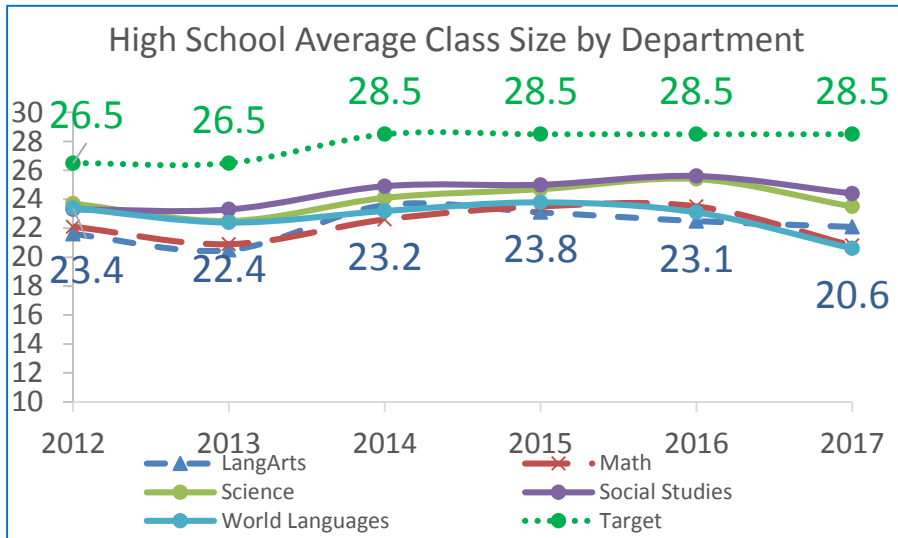

Fairbanks North Star Borough School District Class Size Trends

Courses excluded from class size averages: study hall, advisory, ELL class, outside credit, university class, aide, assistant, stand-alone special education class, and courses held during non-standard periods