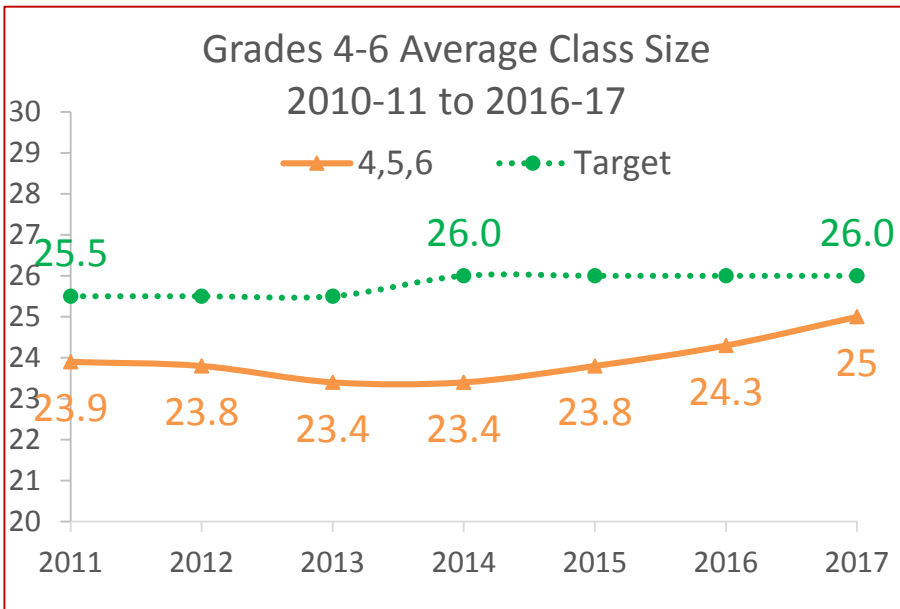

# Fairbanks North Star Borough School District Class Size Trends

\*Averages include multiage classrooms that contain Kindergarteners

# Fairbanks North Star Borough School District Class Size Trends

\*Averages include multiage classrooms