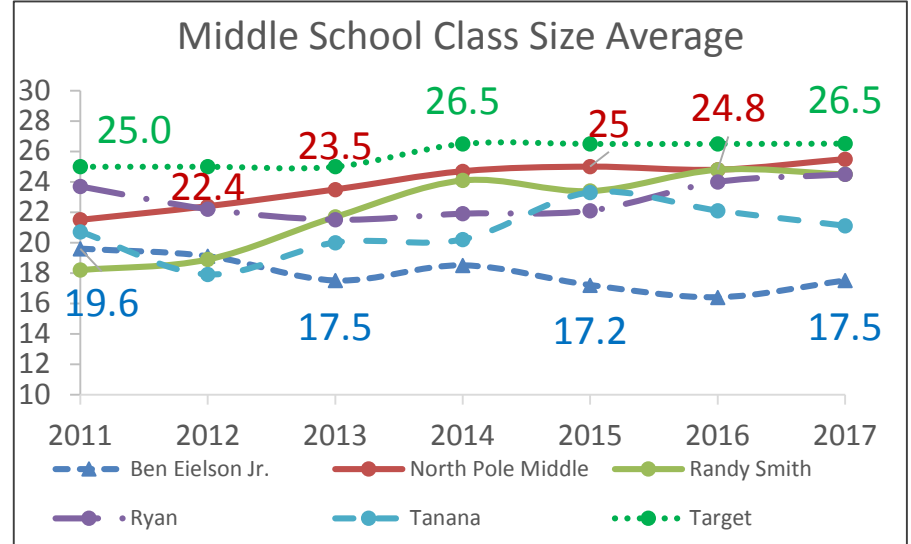

Fairbanks North Star Borough School District Class Size Trends

Courses excluded from class size averages: study hall, advisory, ELL class, outside credit, university class, aide, assistant, stand-alone special education class, and courses held during non-standard periods