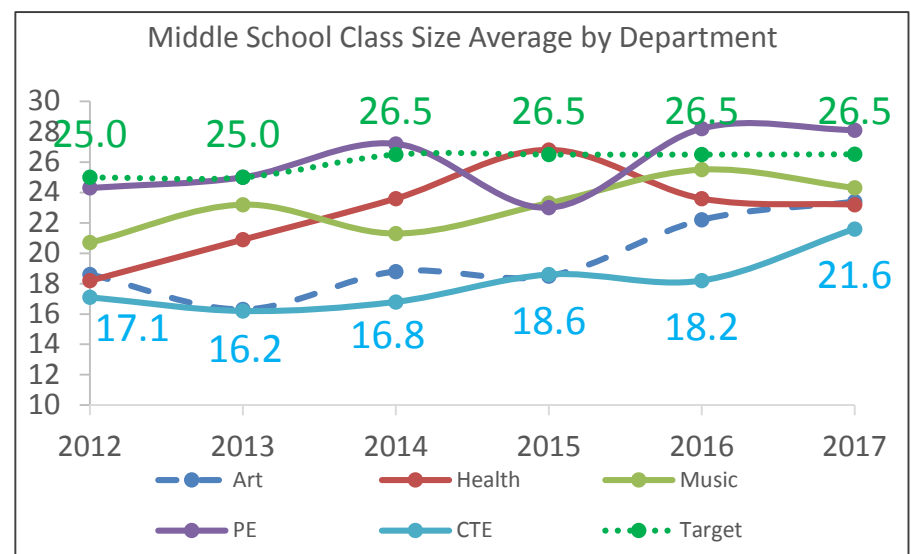

Fairbanks North Star Borough School District Class Size Trends

Courses excluded from class size averages: study hall, advisory, ELL class, outside credit, university class, aide, assistant, stand-alone special education class, and courses held during non-standard periods