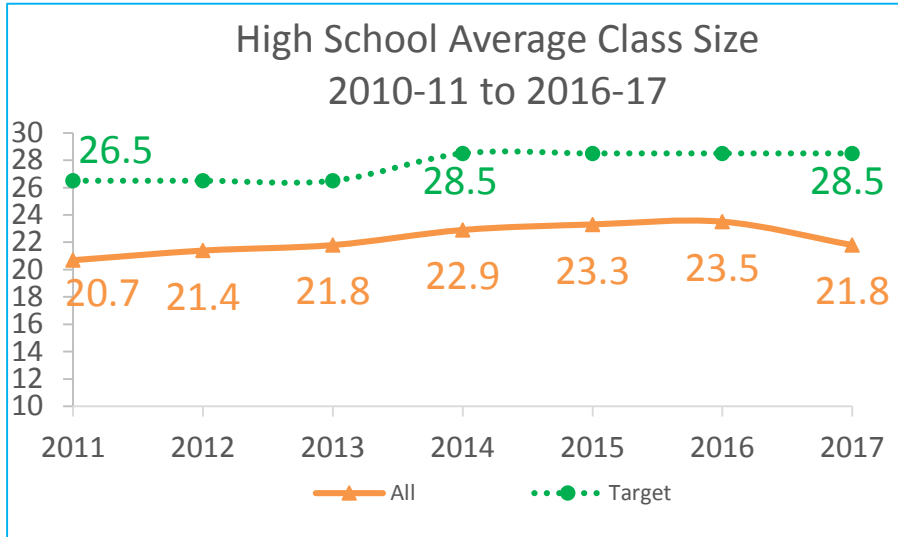

Fairbanks North Star Borough School District Class Size Trends

Courses excluded from class size averages: study hall, advisory, ELL class, outside credit, university class, aide, assistant, stand-alone special education class, and courses held during non-standard periods