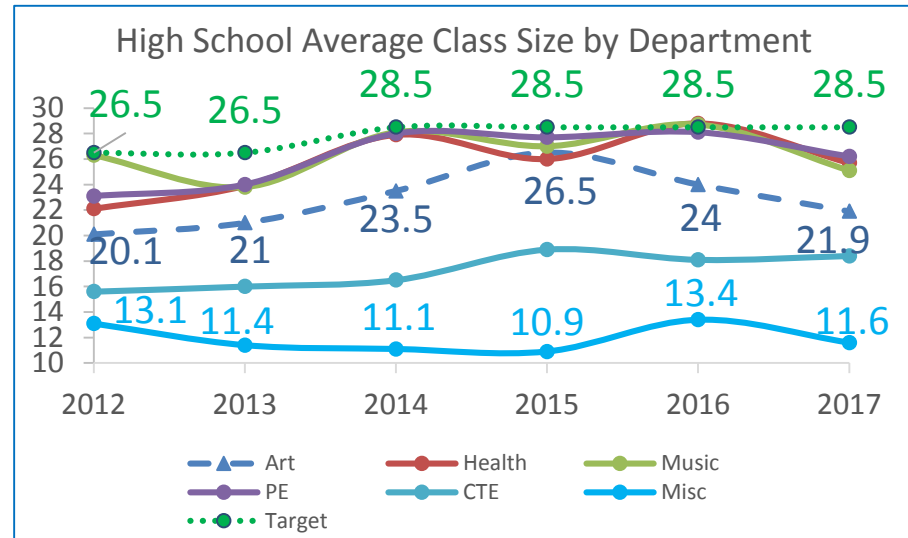

# Fairbanks North Star Borough School District Class Size Trends

\*Averages include multiage classrooms that contain Kindergarteners

# Fairbanks North Star Borough School District Class Size Trends

\*Averages include multiage classrooms

# Fairbanks North Star Borough School District Class Size Trends

Courses excluded from class size averages: study hall, advisory, ELL class, outside credit, university class, aide, assistant, stand-alone special education class, and courses held during non-standard periods