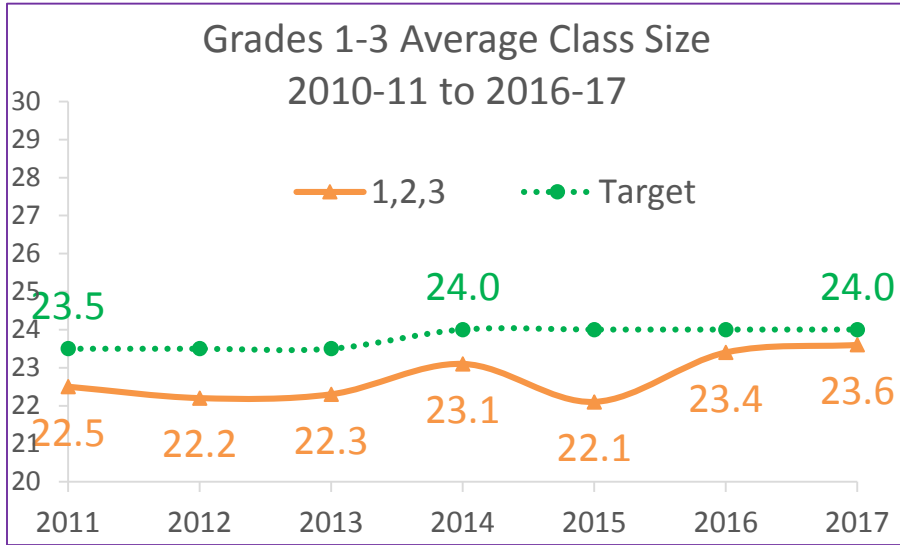

# Fairbanks North Star Borough School District Class Size Trends

\*Averages include multiage classrooms that contain Kindergarteners

# Fairbanks North Star Borough School District Class Size Trends

\*Averages include multiage classrooms