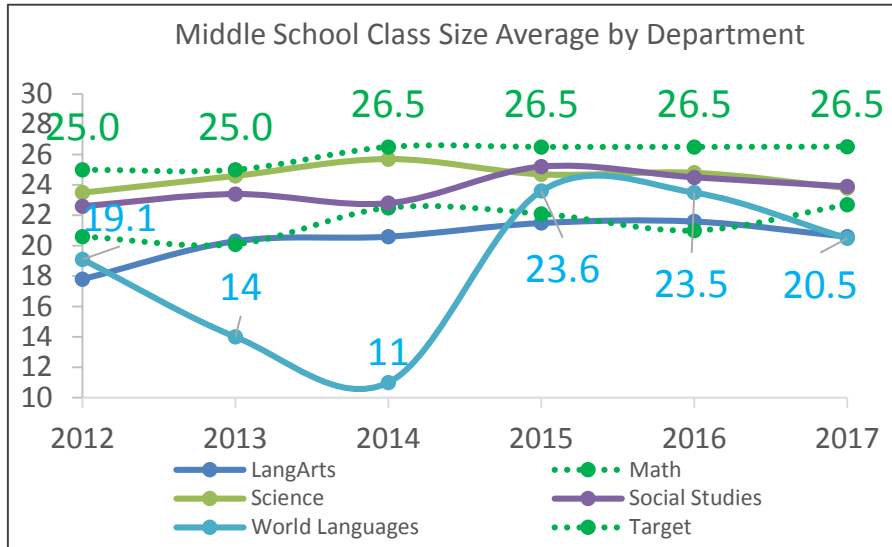

Fairbanks North Star Borough School District Class Size Trends

Courses excluded from class size averages: study hall, advisory, ELL class, outside credit, university class, aide, assistant, stand-alone special education class, and courses held during non-standard periods