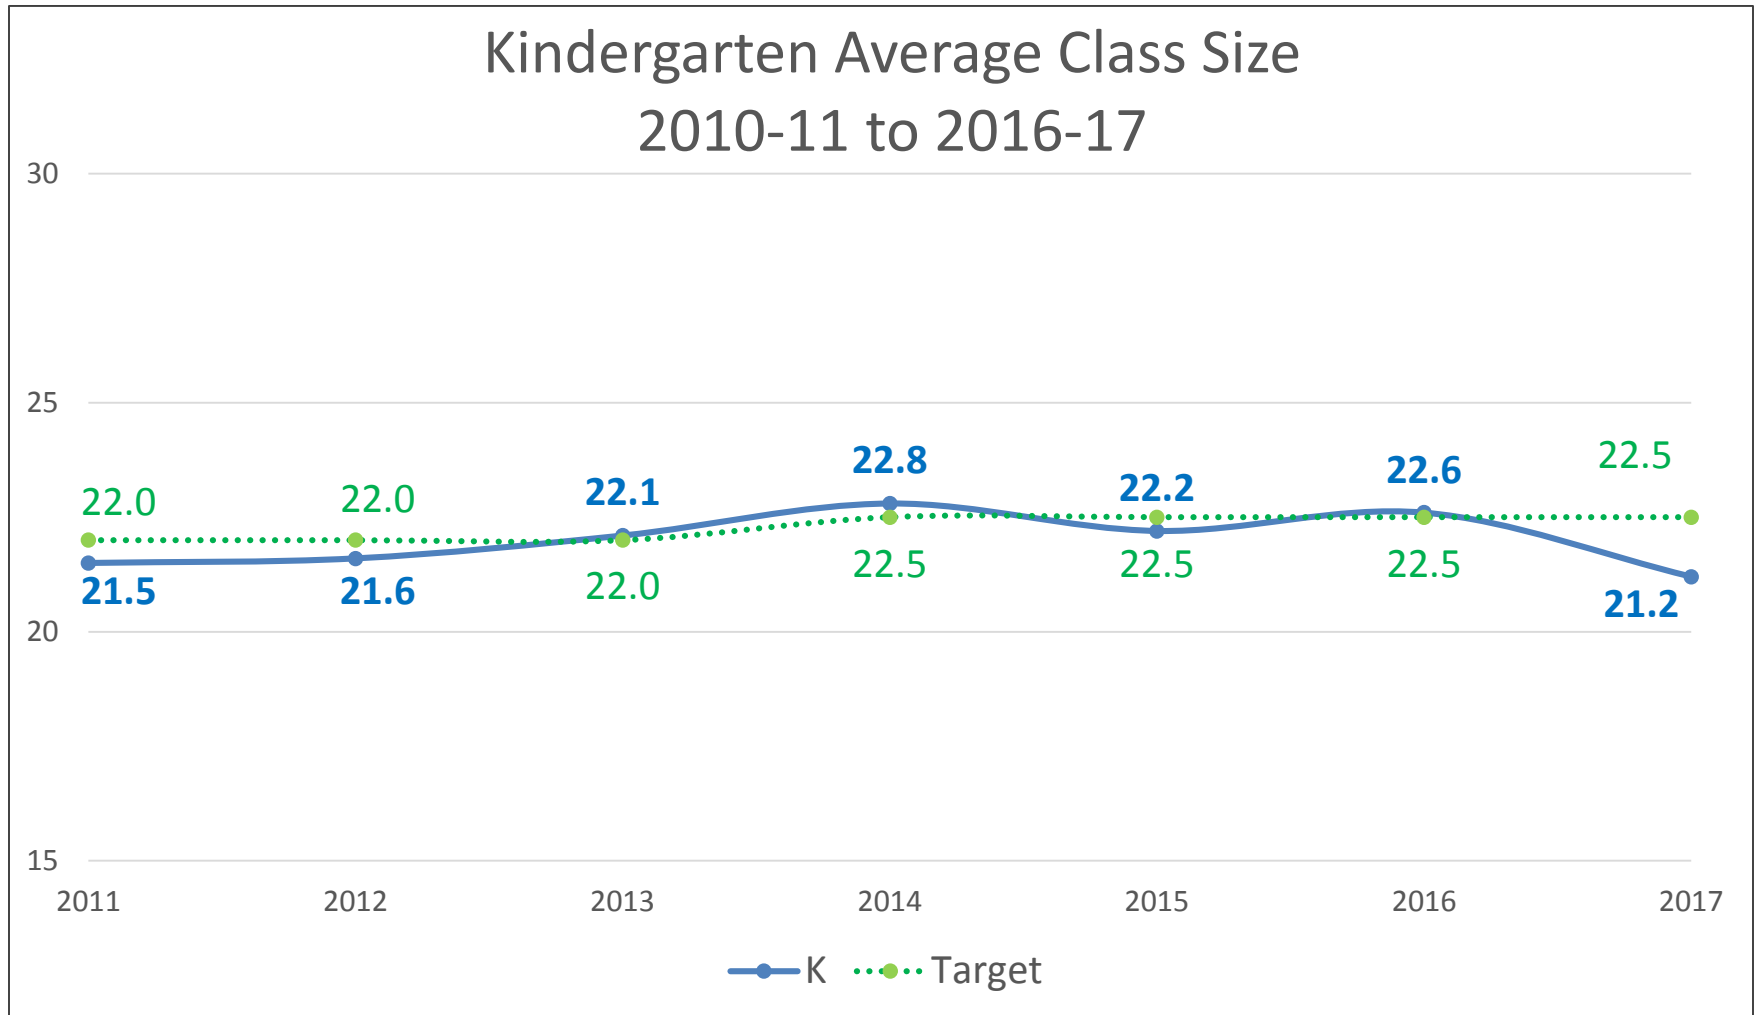

# Fairbanks North Star Borough School District Class Size Trends

\*Averages include multiage classrooms that contain Kindergarteners

# Fairbanks North Star Borough School District Class Size Trends

\*Averages include multiage classrooms