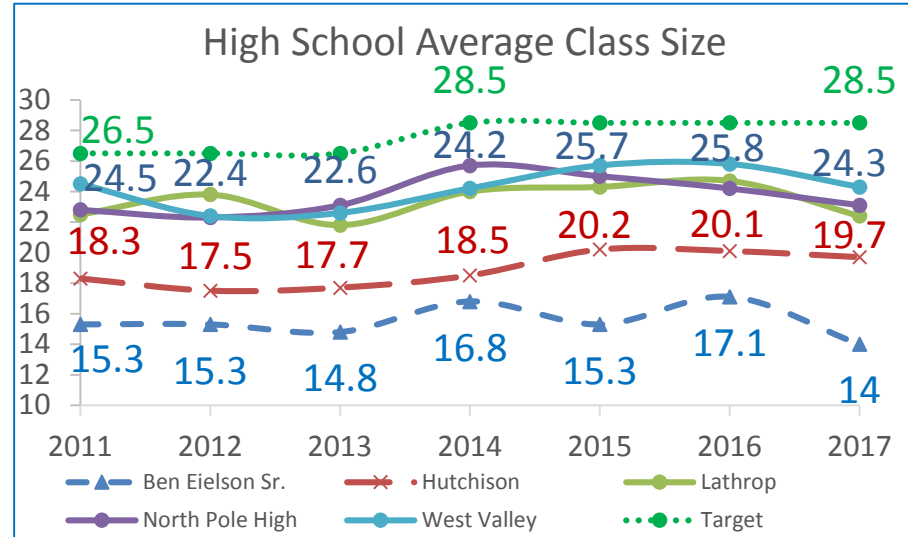

# Fairbanks North Star Borough School District Class Size Trends

\*Averages include multiage classrooms that contain Kindergarteners

# Fairbanks North Star Borough School District Class Size Trends

\*Averages include multiage classrooms

# Fairbanks North Star Borough School District Class Size Trends

Courses excluded from class size averages: study hall, advisory, ELL class, outside credit, university class, aide, assistant, stand-alone special education class, and courses held during non-standard periods