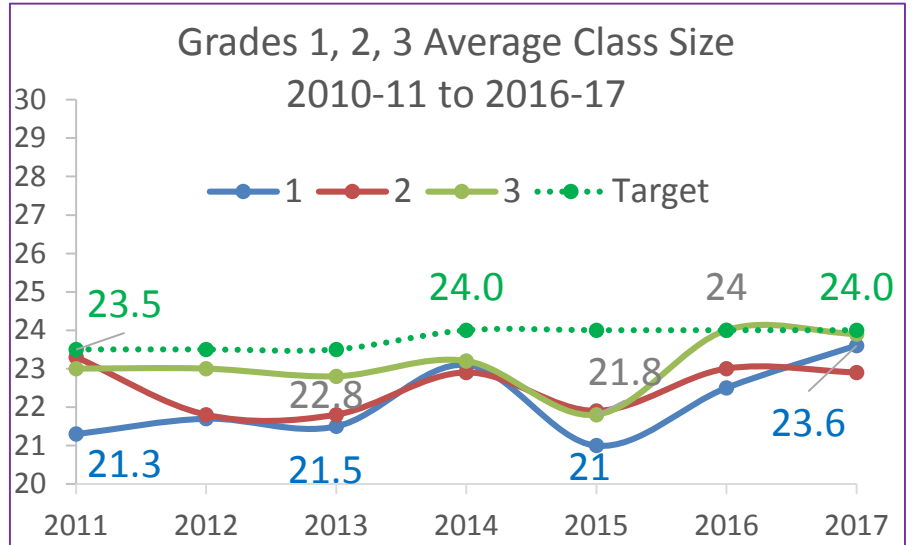

# Fairbanks North Star Borough School District Class Size Trends

\*Averages include multiage classrooms that contain Kindergarteners

# Fairbanks North Star Borough School District Class Size Trends

\*Averages include multiage classrooms