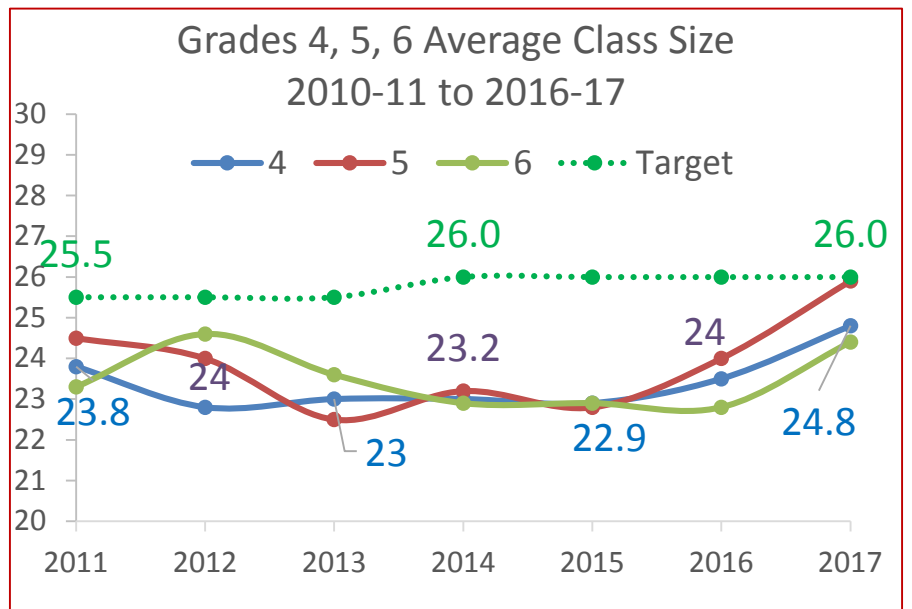

# Fairbanks North Star Borough School District Class Size Trends

\*Averages include multiage classrooms that contain Kindergarteners

# Fairbanks North Star Borough School District Class Size Trends

\*Averages include multiage classrooms